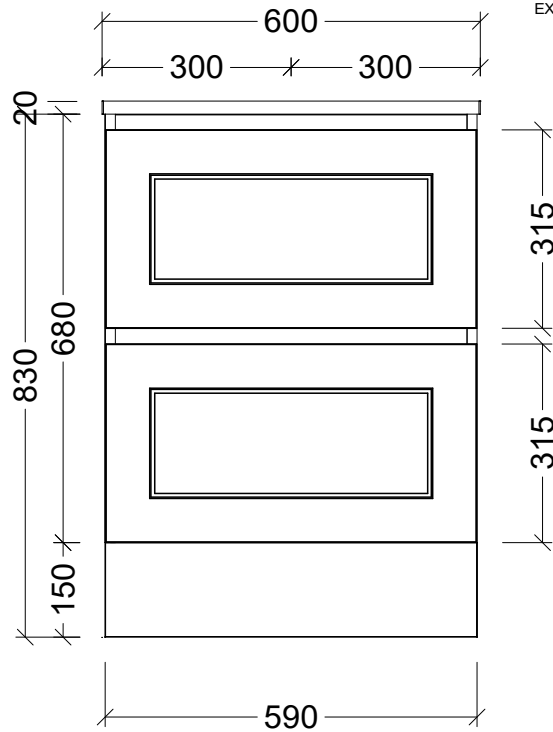

EXTERNAL VIEW

INTERNAL VIEW

SIDE VIEW

Range	Nevada Plus Classic
Mount	Floor Standing
Size	600
SKU	NVPC-VCO-600-C-X-F

TOP DETAILS

Available Tops	1 - SilkSurface
	2 - Alpha Ceramic
	3 - Regal Mineral
	4 - Stadium Mineral

Top Notes

NOTES

Revision	01
Date	20/02/26

DIMENSIONS SHOWN ARE IN MILLIMETERS, ARE NOMINAL ONLY AND SUBJECT TO CHANGE AT ANY TIME.
DO NOT SCALE DRAWINGS.
INSTALLER TO CONFIRM ALL DIMENSIONS ON-SITE PRIOR TO INSTALL.
SIZE VARIATION (+/- 3%) IS TO BE EXPECTED ON CERAMIC TOPS.
E&OE.