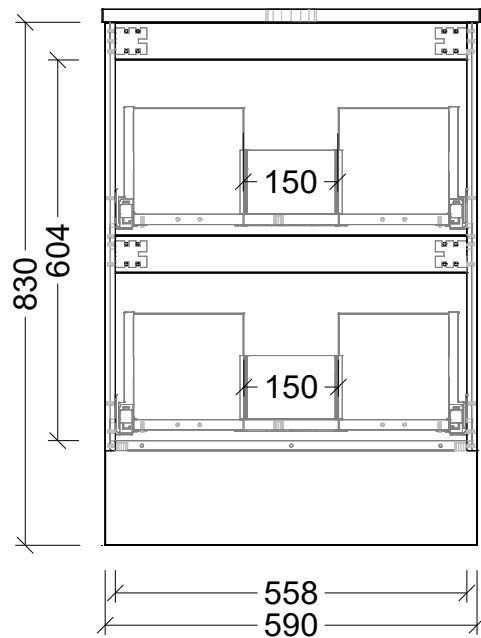

EXTERNAL VIEW

INTERNAL VIEW

SIDE VIEW

Range	Nevada Plus Classic
Mount	Floor Standing
Size	600
SKU	NVPC-VCO-600-C-X-F

TOP DETAILS

Available Tops	1 - SilkSurface
	2 - Alpha Ceramic
	3 - Regal Mineral
	4 - Stadium Mineral

Top Notes

NOTES

Revision	01
Date	20/02/26

DIMENSIONS SHOWN ARE IN MILLIMETERS, ARE NOMINAL ONLY AND SUBJECT TO CHANGE AT ANY TIME.
DO NOT SCALE DRAWINGS.
INSTALLER TO CONFIRM ALL DIMENSIONS ON-SITE PRIOR TO INSTALL.
SIZE VARIATION (+/- 3%) IS TO BE EXPECTED ON CERAMIC TOPS.
E&OE.