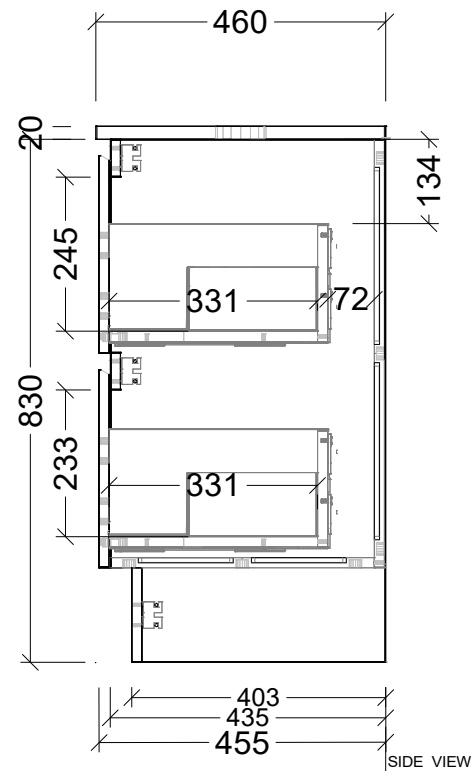

EXTERNAL VIEW

INTERNAL VIEW

SIDE VIEW

Range	Nevada Plus Classic
Mount	Floor Standing
Size	600
SKU	NVPC-VCO-600-C-X-F

TOP DETAILS

Available Tops	1 - SilkSurface
	2 - Alpha Ceramic
	3 - Regal Mineral
	4 - Stadium Mineral

Top Notes

NOTES

Revision	01
Date	20/02/26

DIMENSIONS SHOWN ARE IN MILLIMETERS, ARE NOMINAL ONLY AND SUBJECT TO CHANGE AT ANY TIME.
DO NOT SCALE DRAWINGS.
INSTALLER TO CONFIRM ALL DIMENSIONS ON-SITE PRIOR TO INSTALL.
SIZE VARIATION (+/- 3%) IS TO BE EXPECTED ON CERAMIC TOPS.
E&OE.