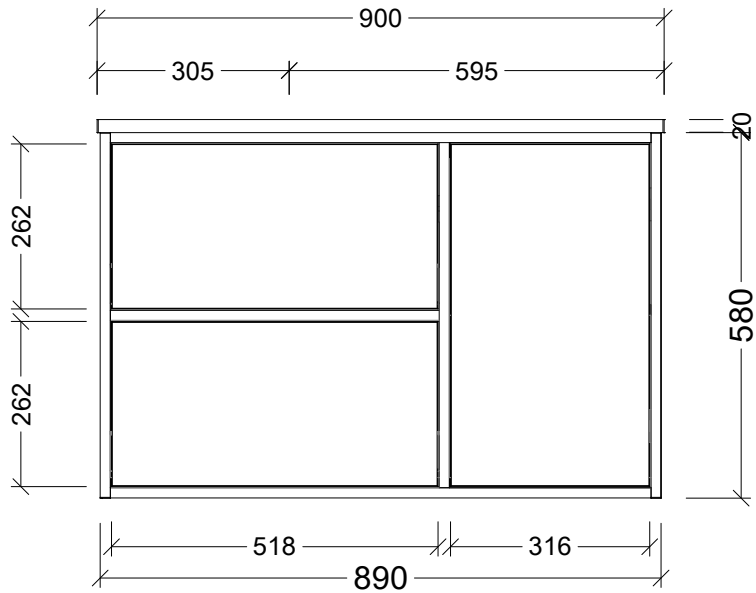

EXTERNAL VIEW

LH and RH Drawer Options Available

Range	Takano Vanity
Mount	Wall Hung
Size	900
SKU	TAK-V-900-L-SSA-W-L

TOP DETAILS

Available Tops	1 - SilkSurface
	2
	3
	4

Top Notes

NOTES

Revision	01
Date	16/04/26

DIMENSIONS SHOWN ARE IN MILLIMETERS, ARE NOMINAL ONLY AND SUBJECT TO CHANGE AT ANY TIME. DO NOT SCALE DRAWINGS. INSTALLER TO CONFIRM ALL DIMENSIONS ON-SITE PRIOR TO INSTALL. SIZE VARIATION (+/- 3%) IS TO BE EXPECTED ON CERAMIC TOPS. E&OE.