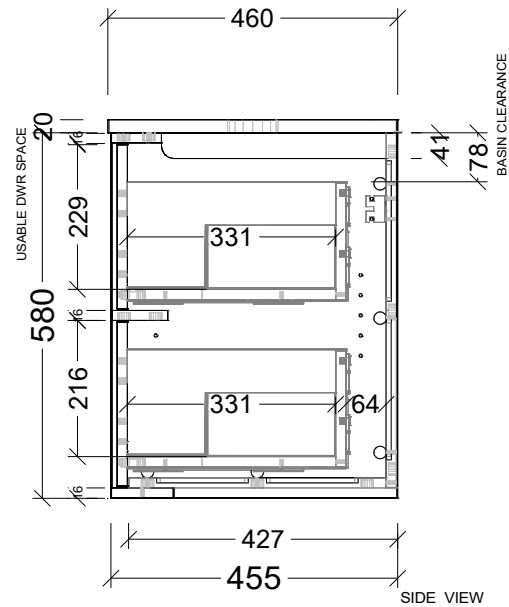

EXTERNAL VIEW

LH and RH Drawer Options Available

Range	Takano Vanity
Mount	Wall Hung
Size	900
SKU	TAK-V-900-L-SSA-W-L

TOP DETAILS

Available Tops	1 - SilkSurface
	2
	3
	4

Top Notes

NOTES

Revision	01
Date	16/04/26

DIMENSIONS SHOWN ARE IN MILLIMETERS, ARE NOMINAL ONLY AND SUBJECT TO CHANGE AT ANY TIME. DO NOT SCALE DRAWINGS. INSTALLER TO CONFIRM ALL DIMENSIONS ON-SITE PRIOR TO INSTALL. SIZE VARIATION (+/- 3%) IS TO BE EXPECTED ON CERAMIC TOPS. E&OE.