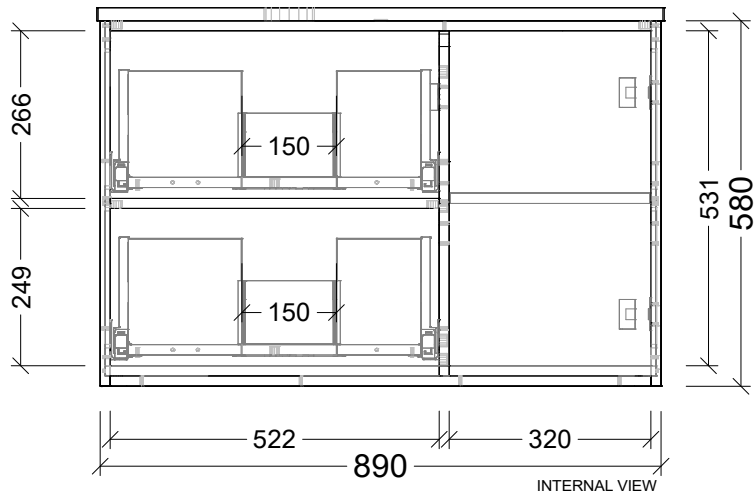

EXTERNAL VIEW

LH and RH Drawer Options Available

Range	Takano Vanity
Mount	Wall Hung
Size	900
SKU	TAK-V-900-L-SSA-W-L

TOP DETAILS

Available Tops	1 - SilkSurface
	2
	3
	4

Top Notes

NOTES

Revision	01
Date	16/04/26

DIMENSIONS SHOWN ARE IN MILLIMETERS, ARE NOMINAL ONLY AND SUBJECT TO CHANGE AT ANY TIME. DO NOT SCALE DRAWINGS. INSTALLER TO CONFIRM ALL DIMENSIONS ON-SITE PRIOR TO INSTALL. SIZE VARIATION (+/- 3%) IS TO BE EXPECTED ON CERAMIC TOPS. E&OE.