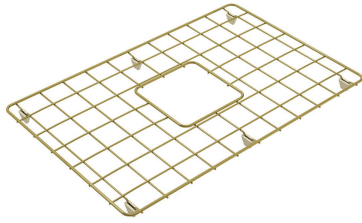

Cuisine 68 X 48 Protective Brushed Brass Grid

Specifications

- Material: Stainless Steel
- Finish: Brushed Brass PVD
- Easy to clean, dishwasher safe.
- Fits the Cuisine 68 fine fireclay sink (model CU68FS & CU68FS-MB)
- Overall size 565 x 365mm

Product Options

CU681SSG-BB: Cuisine 68 X 48 Protective Brushed Brass Grid

Warranty

For peace of mind, Turner Hastings offers the following warranty on this product and its components:

Stainless Steel (PVD Finish) - 3 years