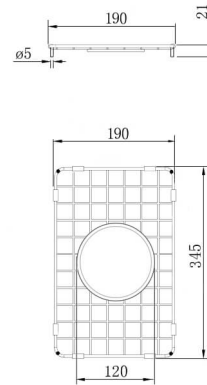

Cuisine Stainless Steel Grid 30x46

Specifications

- Stainless Steel
- Easy to clean, dishwasher safe.
- Fits the Cuisine 30 fine fireclay sink (model CU30FS, CU30FS-MW & CU30FS-MB)
- Overall size 190 x 345 mm