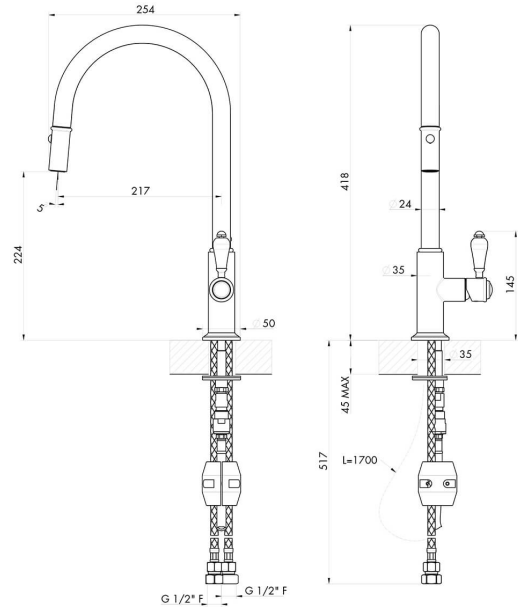

Ludlow Pull Out Mixer Tap - English Bronze

Specifications

- Material: Lead Free Brass
- Finish: Electroplated English Bronze (Unlacquered Living Finish)
- WELS Rating: 5 Star (5.5L/min) (R:T41496)
- Watermark approved to Australian Standards
- Swivel Spout

Product Options

LU112PM-EB: Ludlow Pull Out Mixer Tap with White Lever Handle - English Bronze

LU116PM-S-EB: Ludlow Pull Out Mixer Tap with Metal Lever Handle - English Bronze

Warranty

For peace of mind, Turner Hastings offers the following warranty on this product and its components: