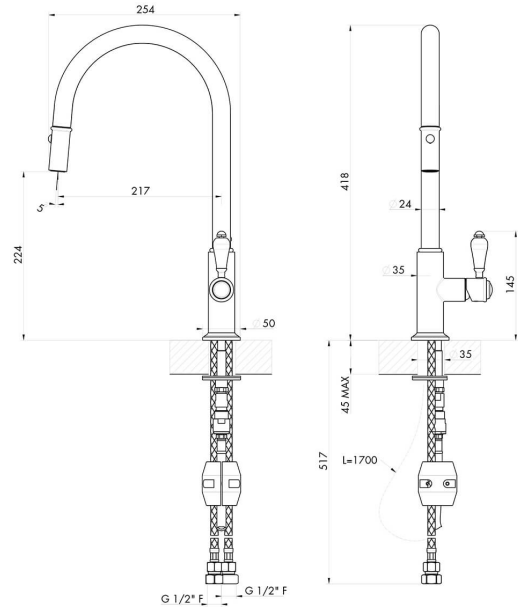

Ludlow Pull Out Sink Mixer - Brushed Brass

Specifications

- Material: Brass
- Finish: Brushed Brass
- WELS Rating: 5 Star (5.5L/min) (R:T41497)
- Watermark approved to Australian Standards
- Swivel Spout
- Dual Function Head - standard flow and spray

Product Options

LU109PM-BB: Ludlow Pull Out Sink Mixer with White Lever Handle - Brushed Brass

LU115PM-S-BB: Ludlow Pull Out Sink Mixer with Metal Lever Handle - Brushed Brass

Warranty

For peace of mind, Turner Hastings offers the following warranty on this product and its components: