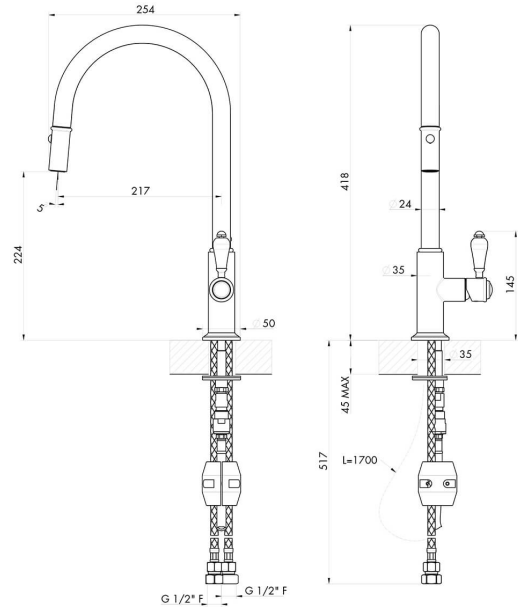

## Ludlow Pull Out Sink Mixer - Brushed Nickel

### Specifications

- Material: Brass
- Finish: Brushed Nickel
- WELS Rating: 5 Star (5.5L/min) (R:T41497)
- Watermark approved to Australian Standards
- Swivel Spout
- Dual Function Head - standard flow and spray

### Product Options

LU108PM-BN: Ludlow Pull Out Sink Mixer with White Lever Handle - Brushed Nickel

LU114PM-S-BN: Ludlow Pull Out Sink Mixer with Metal Lever Handle - Brushed Nickel