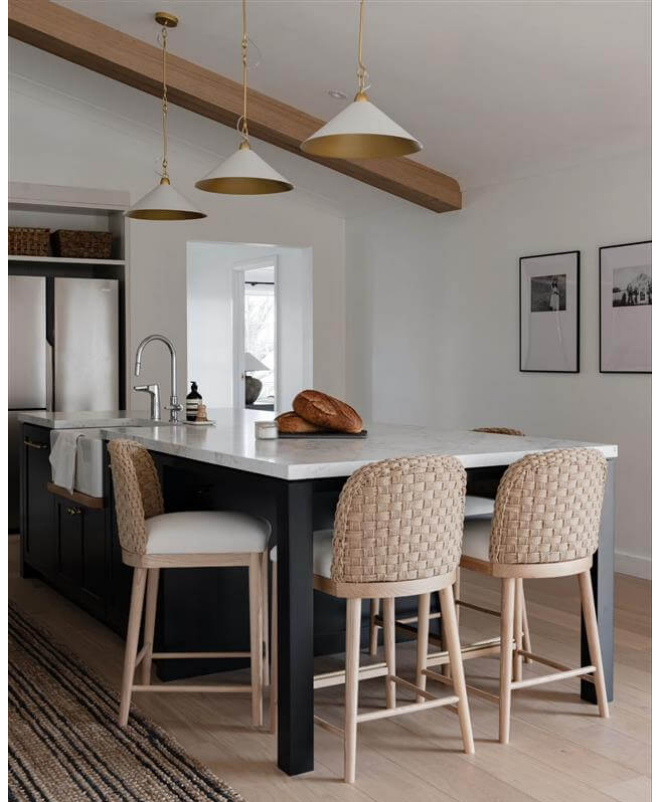

Ludlow Pull Out Sink Mixer - Chrome

Specifications

- Material: Brass
- Finish: Chrome
- WELS Rating: 5 Star (5.5L/min) (R:T41497)
- Watermark approved to Australian Standards
- Swivel Spout
- Dual Function Head - standard flow and spray

Product Options

LU107PM-CH: Ludlow Pull Out Sink Mixer with White Lever Handle - Chrome

LU113PM-S-CH: Ludlow Pull Out Sink Mixer with Metal Lever Handle - Chrome

Warranty

For peace of mind, Turner Hastings offers the following warranty on this product and its components: