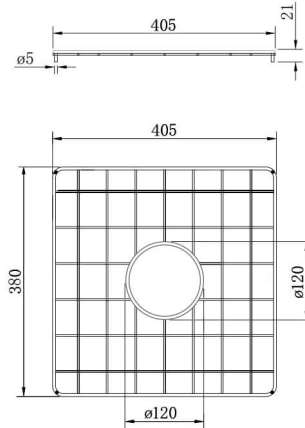

Stainless Steel Grid to suit Cove 85 (large side)

Specifications

- Stainless Steel
- Easy to clean, dishwasher safe.
- Fits the Cove 85 fine fireclay sink (model CV85FS)
- Overall size 405 x 380mm

Product Options

CV41SSG: Stainless Steel Grid to suit Cove 85 (large side)

Warranty

For peace of mind, Turner Hastings offers the following warranty on this product and its components:

Stainless Steel - 3 years

For more details, [click here](#) to refer to our warranty page.