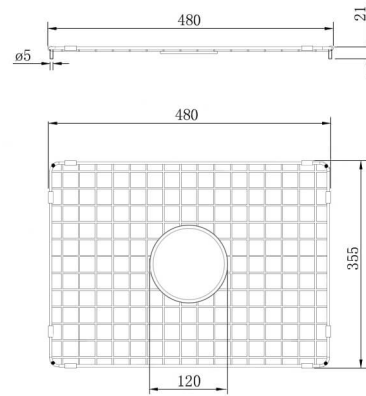

## Stainless Steel Grid to suit Cuisine 93 x 48 (large side)

### Specifications

- Stainless Steel
- Easy to clean, dishwasher safe.
- Fits the Cuisine 93 fine fireclay sink (model CUD93FS, CUD93FS-MB, & CUD933FS-MW)
- Overall size 480 x 355mm

### Product Options

CUD48SSG: Stainless Steel Grid to suit Cuisine 93 x 48 (large side)