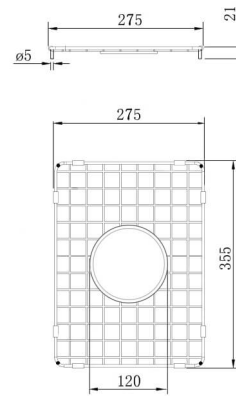

## Stainless Steel Grid to suit Cuisine 93 x 48 (small side) - Brushed Brass

### Specifications

- Stainless Steel
- Finish: Brushed Brass PVD
- Easy to clean, dishwasher safe.
- Fits the Cuisine 93 fine fireclay sink (model CUD93FS, CUD93FS-MB, & CUD933FS-MW)
- Overall size 275 x 355 mm

### Product Options

CUD281SSG-BB: Stainless Steel Grid to suit Cuisine 93 x 48 (small side) - Brushed Brass