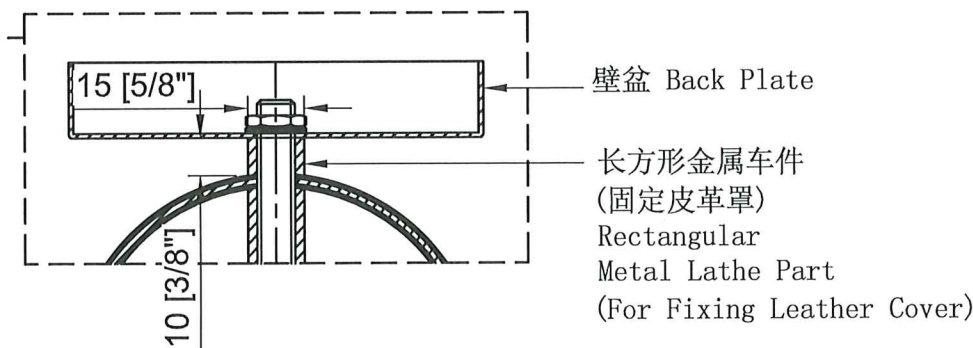

Packaging: Whole pack, 1box.
Usage environment: Dry

A部放大示意图
Zoom-up View for Part A

浅海军蓝色缝线(N-002)
Light Sea Color Stitches
T0.8mm不锈钢片S/S Sheet
(外包蓝色皮革(L-004), 内包浅米白色皮革(L-003))
Cover Blue Leather on Outside(L-004),
Light Off-White Leather Inside(L-003)

LED Panel 灯板 ϕ 35.5*H12mm
4W/3000K/120V 70lm/w. CRI90
2pcs
底部加散热块
Add Alum. heat sink to the Bottom

T5mm铁装饰片 Iron Finial (DM002C)

深海军蓝色油边
Dark Sea color Trim

样板OK: 2023. 3. 15

墙壁安装示意图

配合皮革罩铣弧度
Milling Curve Need
to be Matched With
The Leather Cover

长方形金属车件效果图
Isometric view of Rectangular
Metal Lathe Part

壁盆四个角倒圆角
4 corners of The Wall Plate
Need to be Rounded.

壁盆 Back Plate

长方形金属车件
(固定皮革罩)
Rectangular
Metal Lathe Part
(For Fixing Leather Cover)

Rev	DATE(Y/M/D)
1	Per approved final sample
2	
3	
4	