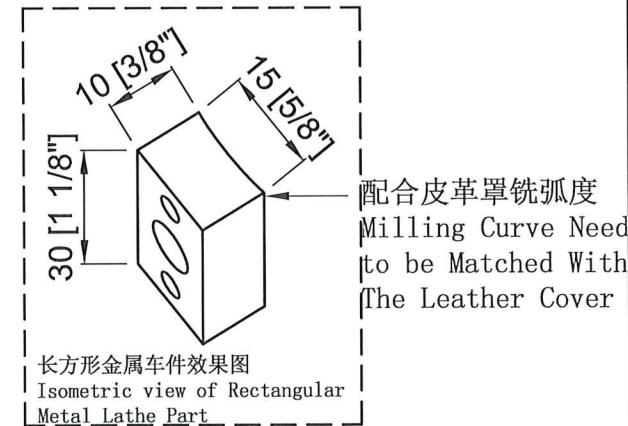

LED Panel 灯板 ϕ 35.5*H12mm
4W/3000K/120V 70lm/w. CRI90
2pcs
底部加散热块
Add Alum. heat sink to the Bottom

T5mm铁装饰片 Iron Finial (DM002C)

深海军蓝色油边
Dark Sea color Trim

样板OK: 2023. 3. 15

墙壁安装示意图

配合皮革罩铣弧度
Milling Curve Need
to be Matched With
The Leather Cover

长方形金属车件效果图
Isometric view of Rectangular
Metal Lathe Part

壁盆四个角倒圆角
4 corners of The Wall Plate
Need to be Rounded.

壁盆 Back Plate

长方形金属车件
(固定皮革罩)
Rectangular
Metal Lathe Part
(For Fixing Leather Cover)

Rev	DATE(Y/M/D)
1	Per approved final sample
2	
3	
4	

Description: Wall sconce

Weight: 约2kg

Std	ETL	Qty	支
Unit	INCH	Scale	A4

Drawn By: LH

Checked by: XG

Checked by DATE: 3/23/23

Technician: Taka

Sales: SIGN: