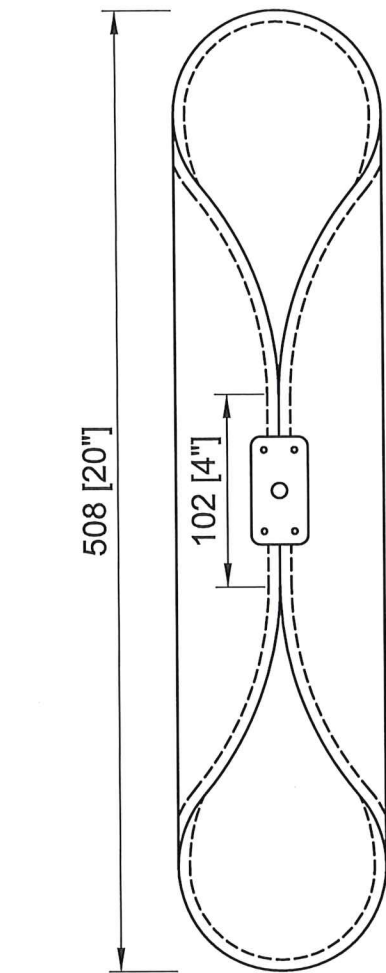

Packaging: Whole pack, 1box.
Usage environment: Dry

A部放大示意图
Zoom-up View for Part A

浅海军蓝色缝线(N-002)
Light Sea Color Stitches
T0.8mm不锈钢片S/S Sheet
(外包蓝色皮革(L-004), 内包浅米白色皮革(L-003))
Cover Blue Leather on Outside(L-004),
Light Off-White Leather Inside(L-003)

LED Panel 灯板 ϕ 35.5*H12mm
4W/3000K/120V 70lm/w. CRI90
2pcs
底部加散热块
Add Alum. heat sink to the Bottom

T5mm铁装饰片 Iron Finial (DM002C)

深海军蓝色油边
Dark Sea color Trim

样板OK: 2023. 3. 15

墙壁安装示意图

配合皮革罩铣弧度
Milling Curve Need
to be Matched With
The Leather Cover

长方形金属车件效果图
Isometric view of Rectangular
Metal Lathe Part

壁盆四个角倒圆角
4 corners of The Wall Plate
Need to be Rounded.

壁盆 Back Plate

长方形金属车件
(固定皮革罩)
Rectangular
Metal Lathe Part
(For Fixing Leather Cover)

Rev	DATE(Y/M/D)
1	Per approved final sample
2	
3	
4	

Description: Wall sconce

Weight: 约2kg

Std	ETL	Qty	支
Unit	INCH	Scale	A4

Drawn By: LH

Checked by: XG

Checked by DATE: 3/23/23

Technician: Taka

Sales: SIGN: