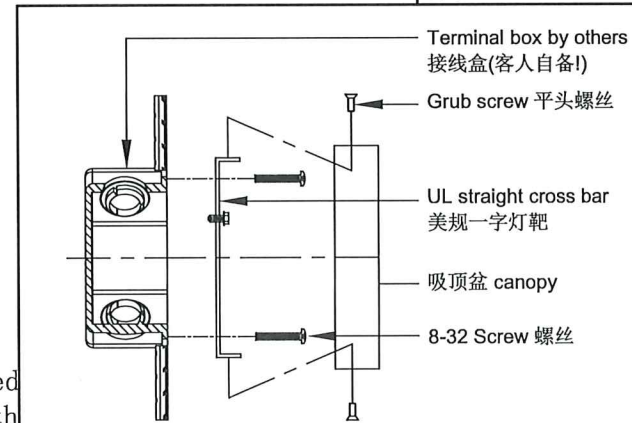

Packaging: Whole pack, 1box.
Usage environment: Dry

A部放大示意图
Zoom-up View for Part A

浅海军蓝色缝线(N-002)
Light Sea Color Stitches
T0.8mm不锈钢片S/S Sheet
(外包蓝色皮革(L-004), 内包浅米白色皮革(L-003))
Cover Blue Leather on Outside(L-004),
Light Off-White Leather Inside(L-003)

LED Panel 灯板 ϕ 35.5*H12mm
4W/3000K/120V 70lm/w. CRI90
2pcs
底部加散热块
Add Alum. heat sink to the Bottom

T5mm铁装饰片 Iron Finial (DM002C)

深海军蓝色油边
Dark Sea color Trim

样板OK: 2023. 3. 15

墙壁安装示意图

配合皮革罩铣弧度
Milling Curve Need
to be Matched With
The Leather Cover

长方形金属车件效果图
Isometric view of Rectangular
Metal Lathe Part

壁盆四个角倒圆角
4 corners of The Wall Plate
Need to be Rounded.

壁盆 Back Plate

长方形金属车件
(固定皮革罩)
Rectangular
Metal Lathe Part
(For Fixing Leather Cover)

Rev	DATE(Y/M/D)
1	Per approved final sample
2	
3	
4	