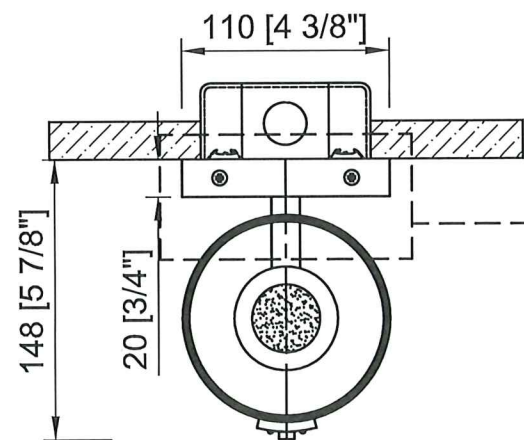

LED Panel 灯板 ϕ 35.5*H12mm
4W/3000K/120V 70lm/w. CRI90
2pcs
底部加散热块
Add Alum. heat sink to the Bottom

T5mm铁装饰片 Iron Finial (DM002C)

深海军蓝色油边
Dark Sea color Trim

样板OK: 2023. 3. 15

墙壁安装示意图

配合皮革罩铣弧度
Milling Curve Need
to be Matched With
The Leather Cover

长方形金属车件效果图
Isometric view of Rectangular
Metal Lathe Part

壁盆四个角倒圆角
4 corners of The Wall Plate
Need to be Rounded.

壁盆 Back Plate

长方形金属车件
(固定皮革罩)
Rectangular
Metal Lathe Part
(For Fixing Leather Cover)

Rev	DATE(Y/M/D)
1	Per approved final sample
2	
3	
4	

Project: A-KAL (美国)

Client:

Signature: PAK0808A

Code No: 519923STB

Spec: W4-3/8" * E5-7/8" * H20"

Wattage: LED灯板=2*4W, 560lm,
3000K, 120V, 90CRI

Finish: DM002C

Location: Dry

Description: Wall sconce

Weight: 约2kg

Std	ETL	Qty	支
Unit	INCH	Scale	A4

Drawn By: LH

Checked by: XG

Checked by DATE: 3/23/23

Technician: Taka

Sales: SIGN: