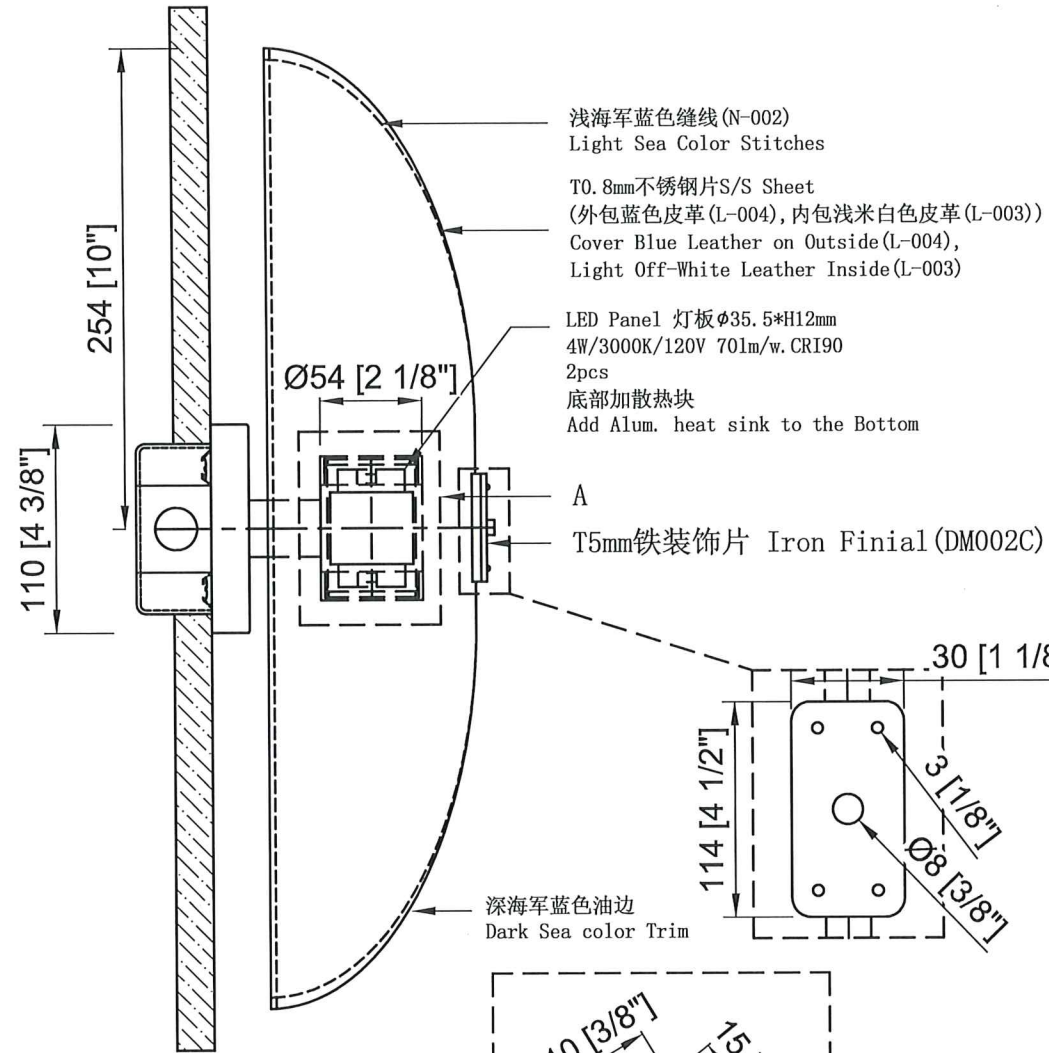

Packaging: Whole pack, 1box.
Usage environment: Dry

A部放大示意图
Zoom-up View for Part A

浅海军蓝色缝线(N-002)
Light Sea Color Stitches
T0.8mm不锈钢片S/S Sheet
(外包蓝色皮革(L-004), 内包浅米白色皮革(L-003))
Cover Blue Leather on Outside(L-004),
Light Off-White Leather Inside(L-003)

LED Panel 灯板 ϕ 35.5*H12mm
4W/3000K/120V 70lm/w. CRI90
2pcs
底部加散热块
Add Alum. heat sink to the Bottom

T5mm铁装饰片 Iron Finial (DM002C)

深海军蓝色油边
Dark Sea color Trim

样板OK: 2023. 3. 15