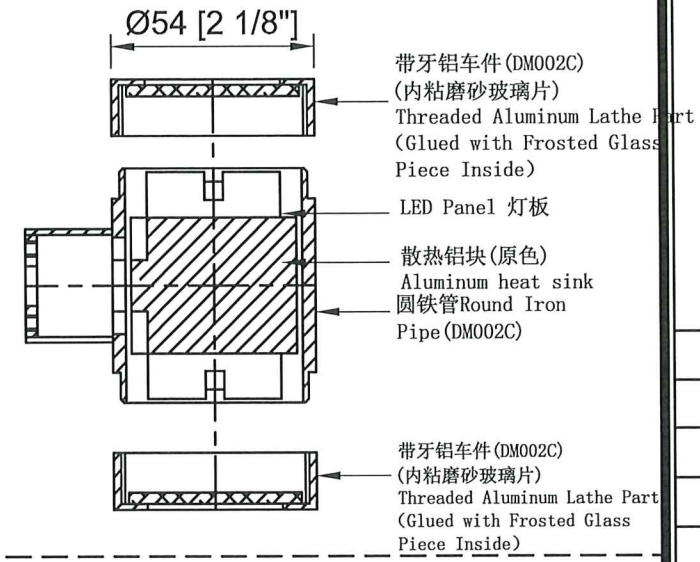

Packaging: Whole pack, 1box.
Usage environment: Dry

A部放大示意图
Zoom-up View for Part A

浅海军蓝色缝线(N-002)
Light Sea Color Stitches
T0.8mm不锈钢片S/S Sheet
(外包蓝色皮革(L-004), 内包浅米白色皮革(L-003))
Cover Blue Leather on Outside(L-004),
Light Off-White Leather Inside(L-003)

LED Panel 灯板 ϕ 35.5*H12mm
4W/3000K/120V 70lm/w. CRI90
2pcs
底部加散热块
Add Alum. heat sink to the Bottom

T5mm铁装饰片 Iron Finial (DM002C)

深海军蓝色油边
Dark Sea color Trim

样板OK: 2023. 3. 15

墙壁安装示意图

配合皮革罩铣弧度
Milling Curve Need
to be Matched With
The Leather Cover

长方形金属车件效果图
Isometric view of Rectangular
Metal Lathe Part

壁盆四个角倒圆角
4 corners of The Wall Plate
Need to be Rounded.

壁盆 Back Plate

长方形金属车件
(固定皮革罩)
Rectangular
Metal Lathe Part
(For Fixing Leather Cover)

Rev	DATE(Y/M/D)
1	Per approved final sample
2	
3	
4	

Project: A-KAL (美国)

Client:

Signature: PAK0808A

Code No: 519923STB

Spec: W4-3/8" * E5-7/8" * H20"

Wattage: LED灯板=2*4W, 560lm,
3000K, 120V, 90CRI

Finish: DM002C

Location: Dry