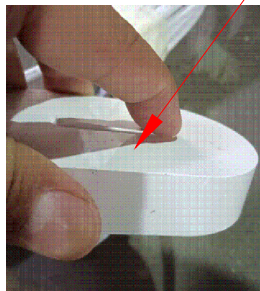

## LIGHT BRIGHTNESS INSTRUCTION

Hold press the dimmer button  
to adjust the LED light brightness.

Dimmer Switch

Plug To 110v to 120v only.