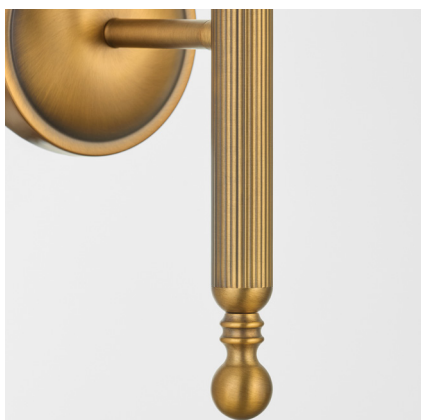

Rhodes

5029-1-47

Wall Mount

Product Attributes

Dimensions

Width	9"
Height	19.5"
Extension	10"
Finish	Brushed Brass
Material 1	Steel
Material 2	Fabric
Listing	Damp

Diffuser

Dimensions

Width	9"
Height	6.63"
Material	Fabric
Finish	White Linen

Lamping

Socket	Medium
Number of Lights	1
Wattage	60

Preferred Bulb: E26 Frosted LED

Mounting

Location	Wall
Back Plate Width	5.13"
Back Plate Height	1.13"
Mount Plate Width	4.75"
Mount Plate Height	0.5"
Mounting to Top	11.63"
Mounting to Bottom	7.75"

Shipping¹

Length	19.49"
Width	12.4"
Height	11.42"
Weight	3.09lbs

¹ Ships via Parcel

Certifications

quorum