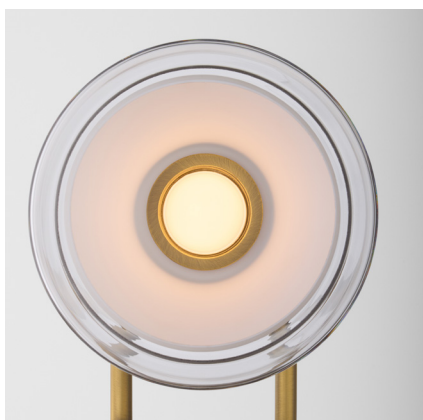

Franco

524-47

Wall Mount

Product Attributes

Dimensions

Width	7"
Height	6.5"
Extension	9.25"
Finish	Brushed Brass
Material 1	Steel
Material 2	Glass
Listing	Damp

Diffuser

Dimensions

Width	7"
Height	3.5"
Material	Glass
Finish	Clear

Diffuser 2

Dimensions

Width	5.5"
Height	3.1"
Material	Glass
Finish	Etched Opal

Lamping

Socket	Integrated LED
Number of Lights	1
Wattage	9
CCT	5CCT
CRI	90
LED Lifespan	50000hrs

Mounting

Location	Wall
Back Plate Width	5.13"
Back Plate Height	5.13"
Mount Plate Width	4.8"
Mount Plate Height	1.18"
Mounting to Top	0.67"
Mounting to Bottom	4.38"

Shipping¹

Length	22.44"
Width	9.45"
Height	7.48"
Weight	6.2lbs

1 Ships via Parcel

Certifications

quorum