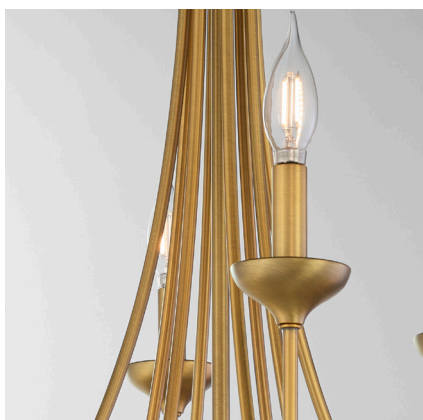

**Livingston**

655-12-47

**CHANDELIER****Product Attributes**

## Dimensions

Width	38"
Height	33.875"
Finish	Brushed Brass
Material 1	Steel
Listing	Damp

**Lamping**

Socket	Candelabra
Wattage	60
Number of Lights	12

Preferred Bulb: E12 Clear Flame Tip LED

**Mounting**

Location	Ceiling
Canopy Width	5.5"
Canopy Height	1.22"
Chain Length	8'
Chain Gauge	6
Chain Finish	Brushed Brass
Cord Length	10'
Cord Color	Clear
Swivel Joint	N

**Candle Sleeve**

Height	3.63"
Shape	Cylinder
Material	Iron
Finish	Brushed Brass

**Shipping<sup>1</sup>**

Length	40.55"
Width	35.04"
Height	9.84"
Weight	23lbs

<sup>1</sup> Ships via Parcel

Certifications

**quorum**