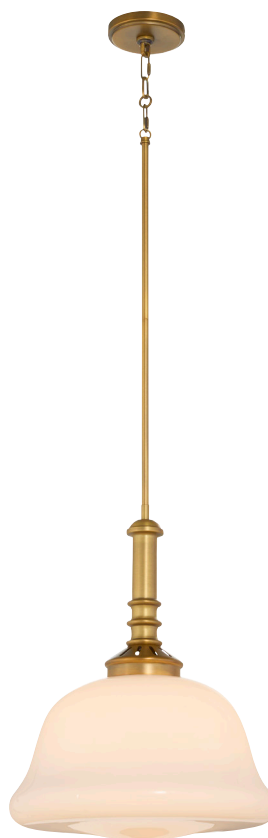

Revival

808-16-47

Pendant

Product Attributes

Dimensions

Width	16"
Height	20.5"
Finish	Brushed Brass
Material 1	Steel
Material 2	Glass
Listing	Damp

Diffuser

Dimensions

Width	15.94"
Height	10.19"
Material	Glass
Finish	Opal

Lamping

Socket	Medium
Wattage	60
Number of Lights	1

Preferred Bulb: E26 Frosted LED

Mounting

Location	Ceiling
Canopy Dim	5.13" W x .75" H
Chain Length	1"
Chain Finish	Brushed Brass
Rod 1	8"
Rod 1 qty	2
Rod 2	12"
Rod 2 qty	2
Rod 3	16"
Rod 3 qty	2
Cord Length	10"
Swivel Joint	N

Shipping¹

Length	18.31"
Width	18.31"
Height	15.35"
Weight	7.28lbs

¹ Ships via Parcel

Certifications

quorum