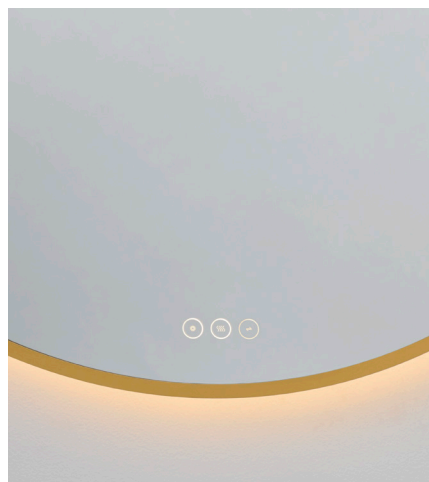

Soleil

90-30-47

Mirror

Product Attributes

Dimensions

Frame Width	30"
Frame Height	30"
Extension	1.5"
Mirror Thickness	5mm
Glass Surface	Dia 30"
Finish	Brushed Brass
Material 1	Glass
Material 2	Steel
Listing	DAMP
IP Rating	IP44
Protective Backing	Yes
Beveled	No

Lamping & Functionality

Integrated LED	Yes
CRI	90
Wattage	40
Front Lit	No
Back Lit	Yes
Switch Type ¹	3 Touch Switch
Defogger	Yes
Dimmable	Yes
LED Lifespan	50,000hrs

¹Touch Switch features on/off w/ dimming, CCT, and defogger funtion.

Mounting

Location	Wall
Hanging Orientation	Vertical
Hanging Hardware	Screw and Anchor with Z-clip and P4 connector

Shipping¹

Length	36"
Width	36"
Height	4"
Weight	24.53lbs

¹ Ships via Parcel

Certification

quorum