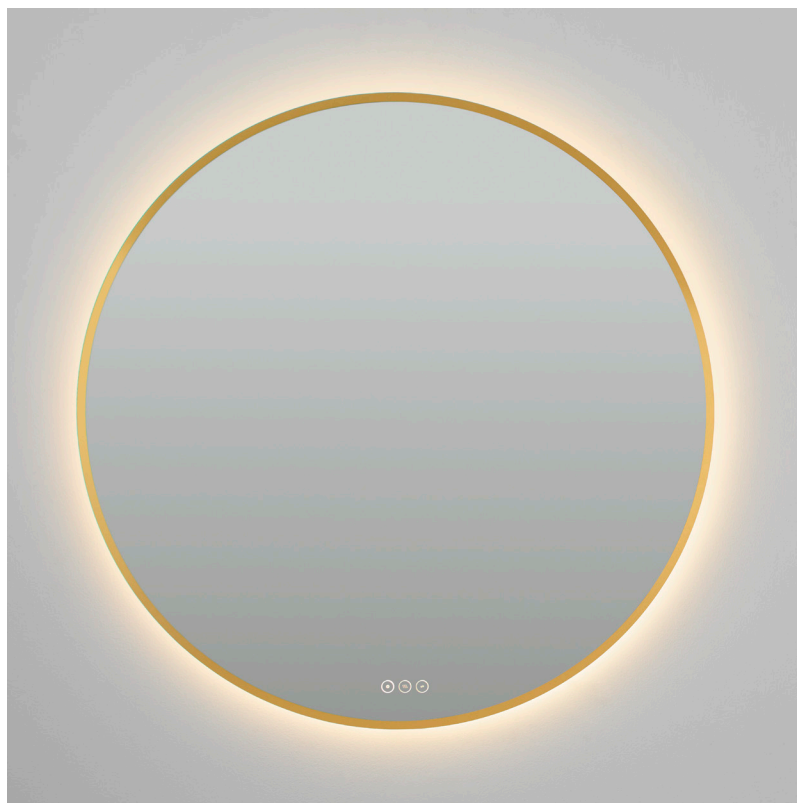

Soleil

90-30-47

Mirror

Product Attributes

Dimensions

Frame Width	30"
Frame Height	30"
Extension	1.5"
Mirror Thickness	5mm
Glass Surface	Dia 30"
Finish	Brushed Brass
Material 1	Glass
Material 2	Steel
Listing	DAMP
IP Rating	IP44
Protective Backing	Yes
Beveled	No

Lamping & Functionality

Integrated LED	Yes
CRI	90
Wattage	40
Front Lit	No
Back Lit	Yes
Switch Type¹	3 Touch Switch
Defogger	Yes
Dimmable	Yes
LED Lifespan	50,000hrs

¹Touch Switch features on/off w/ dimming, CCT, and defogger funtion.

Mounting

Location	Wall
Hanging Orientation	Vertical
Hanging Hardware	Screw and Anchor with Z-clip and P4 connector

Shipping¹

Length	36"
Width	36"
Height	4"
Weight	24.53lbs

¹ Ships via Parcel

Certification

quorum