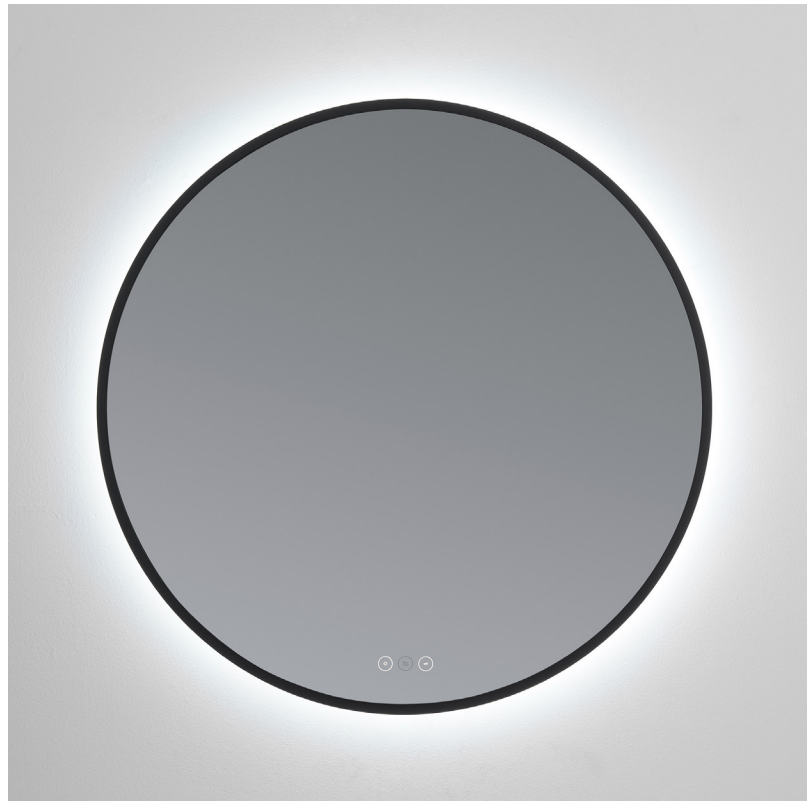

Soleil

90-30-59

Mirror

Product Attributes

Dimensions

Frame Width	30"
Frame Height	30"
Extension	1.5"
Mirror Thickness	5mm
Glass Surface	Dia 30"
Finish	Matte Black
Material 1	Glass
Material 2	Steel
Listing	DAMP
IP Rating	IP44
Protective Backing	Yes
Beveled	No

Lamping & Functionality

Integrated LED	Yes
CRI	90
Wattage	40
Front Lit	No
Back Lit	Yes
Switch Type¹	3 Touch Switch
Defogger	Yes
Dimmable	Yes
LED Lifespan	50,000hrs

¹Touch Switch features on/off w/ dimming, CCT, and defogger function.

Mounting

Location	Wall
Hanging Orientation	Vertical
Hanging Hardware	Screw and Anchor with Z-clip and P4 connector

Shipping¹

Length	36"
Width	36"
Height	4"
Weight	24.53lbs

¹ Ships via Parcel

Certification

quorum