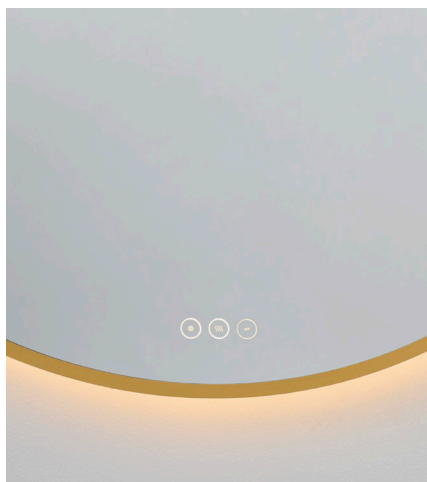

Soleil

90-36-47

Mirror

Product Attributes

Dimensions

Frame Width	36"
Frame Height	36"
Extension	1.5"
Mirror Thickness	5mm
Glass Surface	Dia 36"
Finish	Brushed Brass
Material 1	Glass
Material 2	Steel
Listing	DAMP
IP Rating	IP44
Protective Backing	Yes
Beveled	No

Lamping & Functionality

Integrated LED	Yes
CRI	90
Wattage	46
Front Lit	No
Back Lit	Yes
Switch Type ¹	3 Touch Switch
Defogger	Yes
Dimmable	Yes
LED Lifespan	50,000hrs

¹Touch Switch features on/off w/ dimming, CCT, and defogger funtion.

Mounting

Location	Wall
Hanging Orientation	Vertical
Hanging Hardware	Screw and Anchor with Z-clip and P4 connector

Shipping¹

Length	41.75"
Width	41.75"
Height	4"
Weight	32.93lbs

¹ Ships via Parcel

Certification