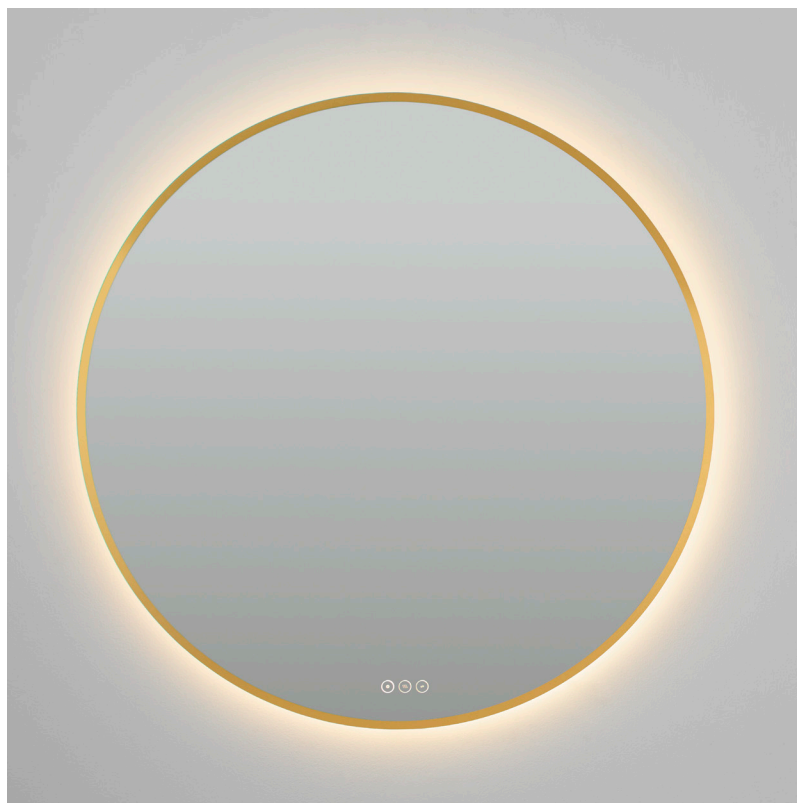

Soleil

90-36-47

Mirror

Product Attributes

Dimensions

Frame Width	36"
Frame Height	36"
Extension	1.5"
Mirror Thickness	5mm
Glass Surface	Dia 36"
Finish	Brushed Brass
Material 1	Glass
Material 2	Steel
Listing	DAMP
IP Rating	IP44
Protective Backing	Yes
Beveled	No

Lamping & Functionality

Integrated LED	Yes
CRI	90
Wattage	46
Front Lit	No
Back Lit	Yes
Switch Type¹	3 Touch Switch
Defogger	Yes
Dimmable	Yes
LED Lifespan	50,000hrs

¹Touch Switch features on/off w/ dimming, CCT, and defogger funtion.

Mounting

Location	Wall
Hanging Orientation	Vertical
Hanging Hardware	Screw and Anchor with Z-clip and P4 connector

Shipping¹

Length	41.75"
Width	41.75"
Height	4"
Weight	32.93lbs

¹ Ships via Parcel

Certification

quorum