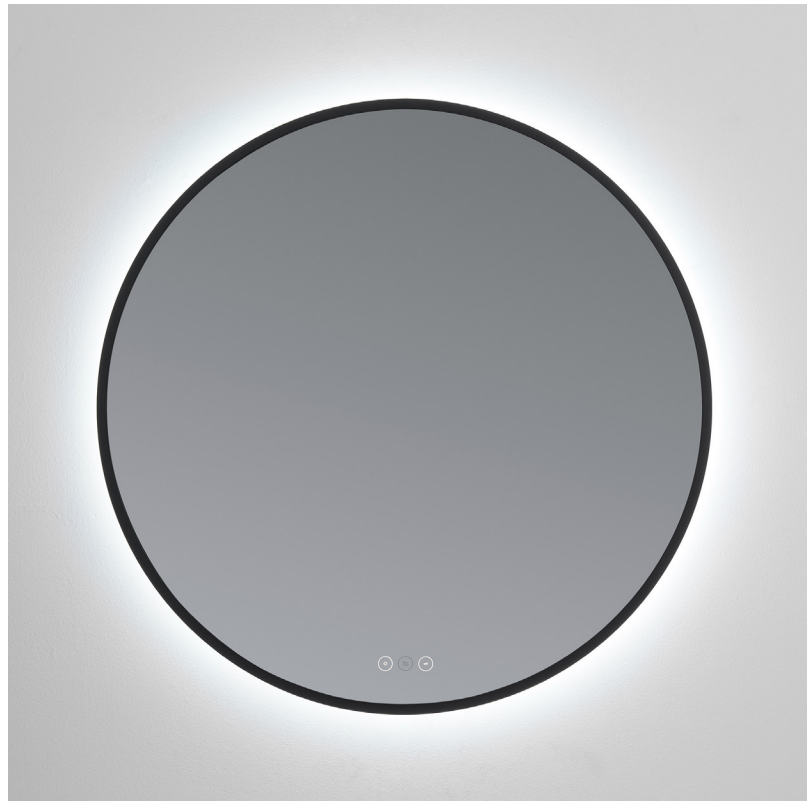

Soleil

90-36-59

Mirror

Product Attributes

Dimensions

Frame Width	36"
Frame Height	36"
Extension	1.5"
Mirror Thickness	5mm
Glass Surface	Dia 36"
Finish	Matte Black
Material 1	Glass
Material 2	Steel
Listing	DAMP
IP Rating	IP44
Protective Backing	Yes
Beveled	No

Lamping & Functionality

Integrated LED	Yes
CRI	90
Wattage	46
Front Lit	No
Back Lit	Yes
Switch Type¹	3 Touch Switch
Defogger	Yes
Dimmable	Yes
LED Lifespan	50,000hrs

¹Touch Switch features on/off w/ dimming, CCT, and defogger funtion.

Mounting

Location	Wall
Hanging Orientation	Vertical
Hanging Hardware	Screw and Anchor with Z-clip and P4 connector

Shipping¹

Length	41.75"
Width	41.75"
Height	4"
Weight	32.93lbs

¹ Ships via Parcel

Certification

quorum