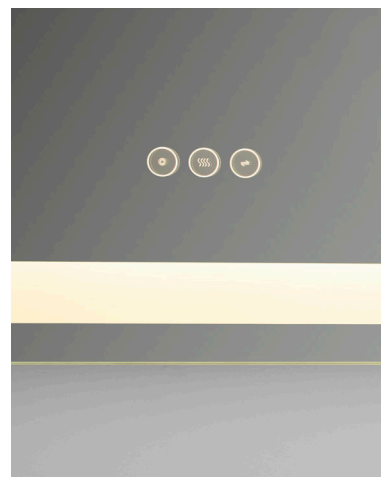

Shipping¹

Length	30.31"
Width	42.32"
Height	4.73"
Weight	38.45lbs

¹ Ships via Parcel

Certifications

quorum