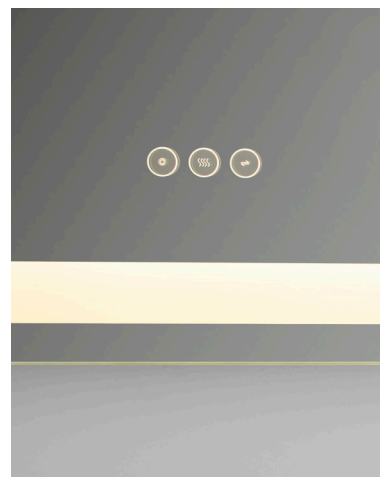

Mime

91-3040-0

Mirror

Product Attributes

Dimensions

Width	30"
Height	40"
Extension	1.625"
Mirror Thickness	5mm
Glass Surface	30" x 40"
Finish	N/A
Material 1	Glass
Material 2	Steel
Listing	DAMP
IP Rating	IP44
Protective Backing	Yes
Beveled	No

Lamping & Functionality

Integrated LED	Yes
CRI	90
Wattage	48
Front Lit	Yes
Back Lit	No
Switch Type ¹	3 Touch Switch
Defogger	Yes
Dimmable	Yes
LED Lifespan	50,000hrs

Representation Shown

¹Touch Switch features on/off w/ dimming, CCT, and defogger function.

Mounting

Location	Wall
Hanging Orientation	Horizontal/Vertical
Hanging Hardware	Screw and Anchor with Z-clip and P4 Connector

Shipping¹

Length	36.42"
Width	46.46"
Height	4.73"
Weight	51.94lbs

¹ Ships via Parcel