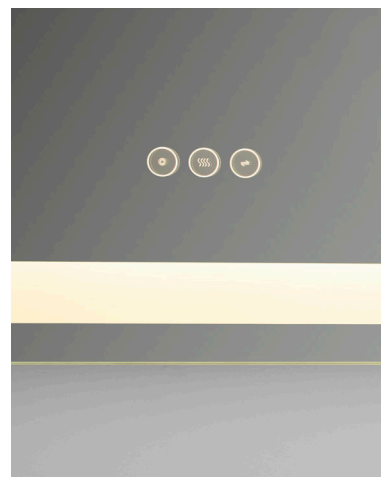

Certifications

quorum