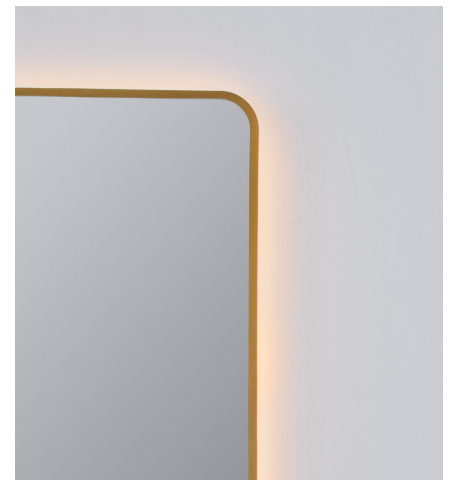

Aero

92-2436-47

Mirror

Product Attributes

Dimensions

Frame Width	24"
Frame Height	36"
Extension	1.5"
Mirror Thickness	5mm
Glass Surface	24"x36"
Finish	Brushed Brass
Material 1	Glass
Material 2	Steel
Listing	DAMP
IP Rating	IP44
Protective Backing	Yes
Beveled	No

Lamping & Functionality

Integrated LED	Yes
CRI	90
Wattage	47
Front Lit	No
Back Lit	Yes
Switch Type ¹	3 Touch Switch
Defogger	Yes
Dimmable	Yes
LED Lifespan	50,000hrs

¹Touch Switch features on/off w/ dimming, CCT, and defogger function.

Mounting

Location	Wall
Hanging Orientation	Horizontal/Vertical
Hanging Hardware	Screw and Anchor with Z-clip and P4 connector

Shipping¹

Length	30"
Width	41.75"
Height	4"
Weight	29.84lbs

¹ Ships via Parcel