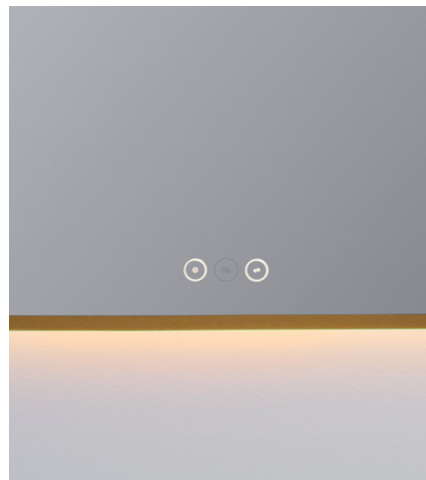

Aero

92-2436-47

Mirror

Product Attributes

Dimensions

Frame Width	24"
Frame Height	36"
Extension	1.5"
Mirror Thickness	5mm
Glass Surface	24"x36"
Finish	Brushed Brass
Material 1	Glass
Material 2	Steel
Listing	DAMP
IP Rating	IP44
Protective Backing	Yes
Beveled	No

Lamping & Functionality

Integrated LED	Yes
CRI	90
Wattage	47
Front Lit	No
Back Lit	Yes
Switch Type ¹	3 Touch Switch
Defogger	Yes
Dimmable	Yes
LED Lifespan	50,000hrs

¹Touch Switch features on/off w/ dimming, CCT, and defogger function.

Mounting

Location	Wall
Hanging Orientation	Horizontal/Vertical
Hanging Hardware	Screw and Anchor with Z-clip and P4 connector

Shipping¹

Length	30"
Width	41.75"
Height	4"
Weight	29.84lbs

¹ Ships via Parcel