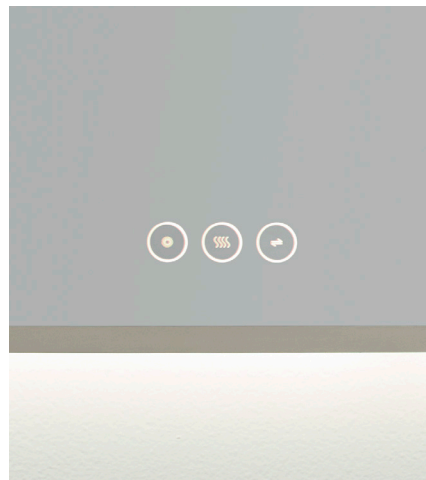

Aero

92-2436-59

Mirror

Product Attributes

Dimensions

Frame Width	24"
Frame Height	36"
Extension	1.5"
Mirror Thickness	5mm
Glass Surface	24"x36"
Finish	Matte Black
Material 1	Glass
Material 2	Steel
Listing	DAMP
IP Rating	IP44
Protective Backing	Yes
Beveled	No

Lamping & Functionality

Integrated LED	Yes
CRI	90
Wattage	47
Front Lit	No
Back Lit	Yes
Switch Type¹	3 Touch Switch
Defogger	Yes
Dimmable	Yes
LED Lifespan	50,000hrs

¹Touch Switch features on/off w/ dimming, CCT, and defogger function.

Mounting

Location	Wall
Hanging Orientation	Horizontal/Vertical
Hanging Hardware	Screw and Anchor with Z-clip and P4 connector

Shipping¹

Length	30"
Width	41.75"
Height	4"
Weight	29.84lbs

¹ Ships via Parcel

Actual Finish

Certification

quorum