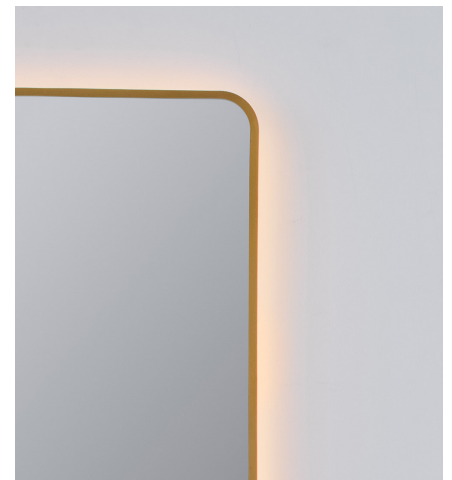

Aero

92-3040-47

Mirror**Product Attributes**

Dimensions

Frame Width	30"
Frame Height	40"
Extension	1.5"
Mirror Thickness	5mm
Glass Surface	30"x40"
Finish	Brushed Brass
Material 1	Glass
Material 2	Steel
Listing	DAMP
IP Rating	IP44
Protective Backing	Yes
Beveled	No

Lamping & Functionality

Integrated LED	Yes
CRI	90
Wattage	54
Front Lit	No
Back Lit	Yes
Switch Type ¹	3 Touch Switch
Defogger	Yes
Dimmable	Yes
LED Lifespan	50,000hrs

¹Touch Switch features on/off w/ dimming, CCT, and defogger function.

Mounting

Location	Wall
Hanging Orientation	Horizontal/Vertical
Hanging Hardware	Screw and Anchor with Z-clip and P4 connector

Shipping¹

Length	33.25"
Width	43.5"
Height	4"
Weight	38.23lbs

¹ Ships via Parcel