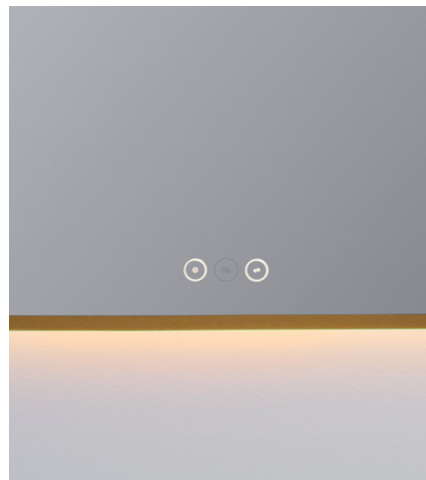

Aero

92-3040-47

Mirror**Product Attributes**

Dimensions

Frame Width	30"
Frame Height	40"
Extension	1.5"
Mirror Thickness	5mm
Glass Surface	30"x40"
Finish	Brushed Brass
Material 1	Glass
Material 2	Steel
Listing	DAMP
IP Rating	IP44
Protective Backing	Yes
Beveled	No

Lamping & Functionality

Integrated LED	Yes
CRI	90
Wattage	54
Front Lit	No
Back Lit	Yes
Switch Type ¹	3 Touch Switch
Defogger	Yes
Dimmable	Yes
LED Lifespan	50,000hrs

¹Touch Switch features on/off w/ dimming, CCT, and defogger function.

Mounting

Location	Wall
Hanging Orientation	Horizontal/Vertical
Hanging Hardware	Screw and Anchor with Z-clip and P4 connector

Shipping¹

Length	33.25"
Width	43.5"
Height	4"
Weight	38.23lbs

¹ Ships via Parcel