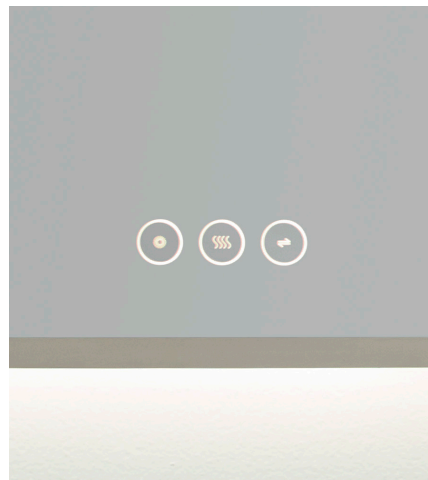

Certification

quorum