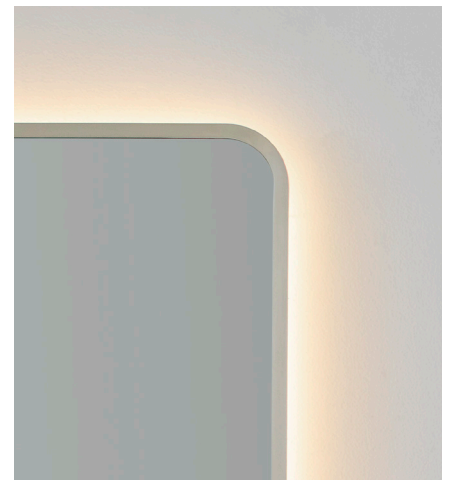

Certification

quorum