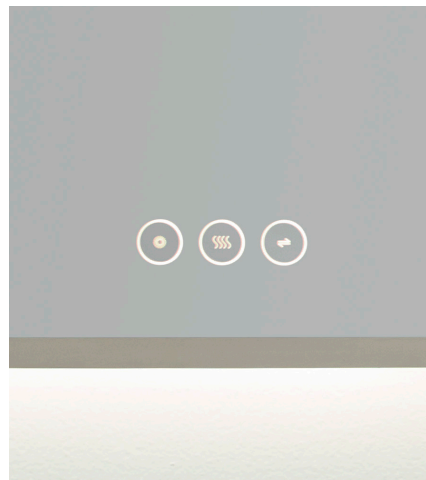

Aero

92-3040-65

Mirror**Product Attributes**

Dimensions

Frame Width	30"
Frame Height	40"
Extension	1.5"
Mirror Thickness	5mm
Glass Surface	30"x40"
Finish	Satin Nickel
Material 1	Glass
Material 2	Steel
Listing	DAMP
IP Rating	IP44
Protective Backing	Yes
Beveled	No

Lamping & Functionality

Integrated LED	Yes
CRI	90
Wattage	54
Front Lit	No
Back Lit	Yes
Switch Type ¹	3 Touch Switch
Defogger	Yes
Dimmable	Yes
LED Lifespan	50,000hrs

¹Touch Switch features on/off w/ dimming, CCT, and defogger function.

Mounting

Location	Wall
Hanging Orientation	Horizontal/Vertical
Hanging Hardware	Screw and Anchor with Z-clip and P4 connector

Shipping¹

Length	33.25"
Width	43.5"
Height	4"
Weight	38.23lbs

¹ Ships via Parcel