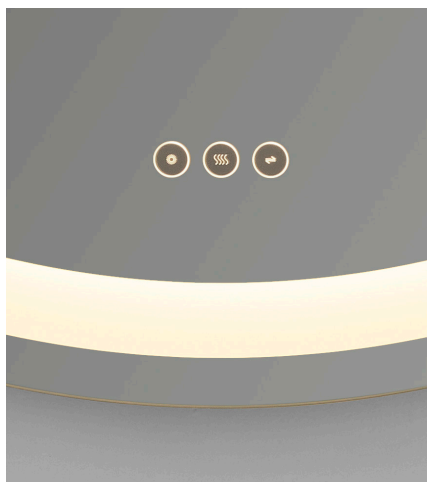

Shipping¹

Length	48.43"
Width	48.43"
Height	4.73"
Weight	59.67lbs

¹ Ships via Parcel