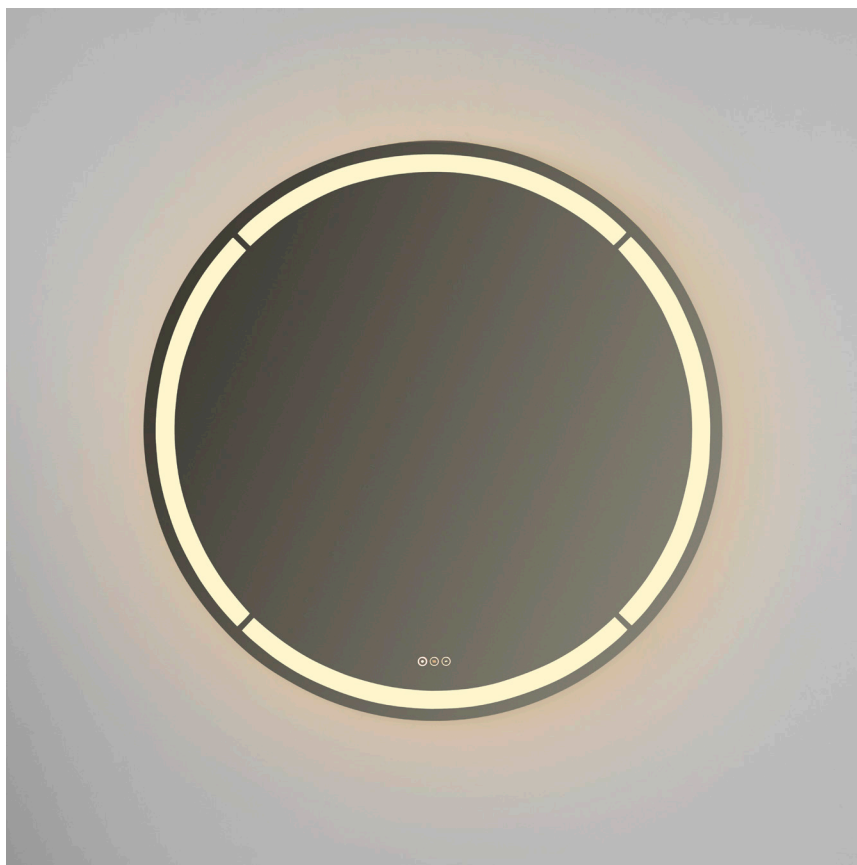

Lingo

94-30-0

Mirror

Product Attributes

Dimensions

Diameter	30"
Extension	1.625"
Mirror Thickness	5mm
Glass Surface	Dia 30"
Finish	N/A
Material 1	Glass
Material 2	Steel
Listing	DAMP
IP Rating	IP44
Protective Backing	Yes
Beveled	No

Lamping & Functionality

Integrated LED	Yes
CRI	90
Wattage	31
Front Lit	Yes
Back Lit	No
Switch Type¹	3 Touch Switch
Defogger	Yes
Dimmable	Yes
LED Lifespan	50,000hrs

¹Touch Switch features on/off w/ dimming, CCT, and defogger function.

Mounting

Location	Wall
Hanging Orientation	Vertical with buttons on bottom
Hanging Hardware	Screw and Anchor with Z-clip and P4 connector

Shipping¹

Length	36.42"
Width	36.42"
Height	4.73"
Weight	32.93lbs

¹ Ships via Parcel

Certification

quorum