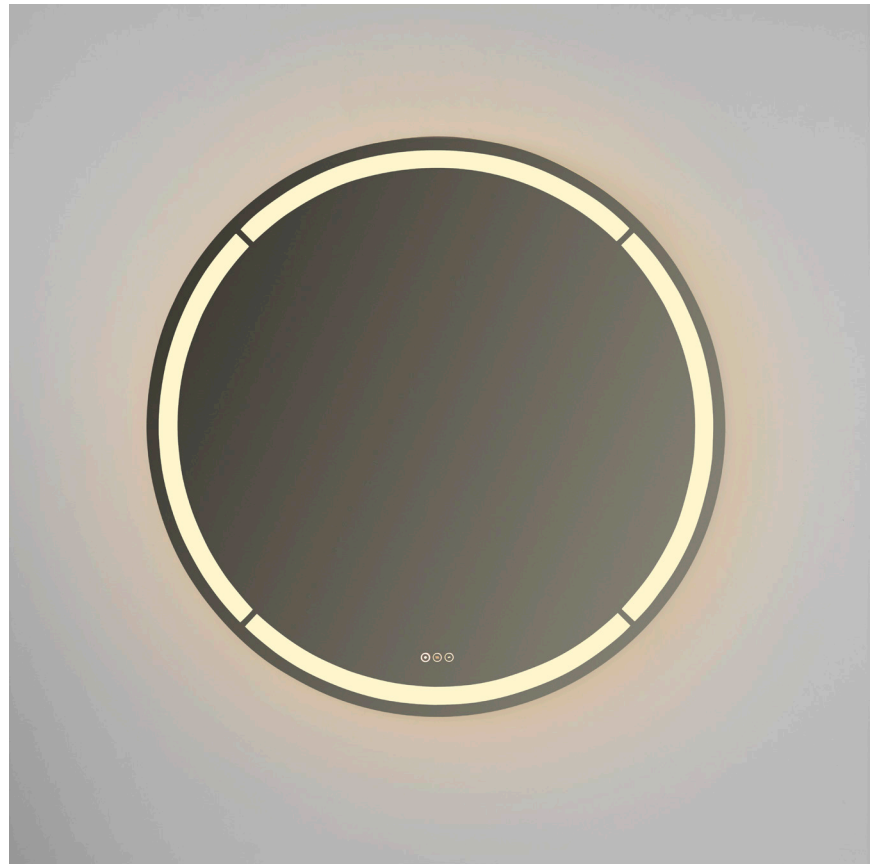

Lingo

94-48-0

Mirror

Product Attributes

Dimensions

Diameter	48"
Extension	1.625"
Mirror Thickness	5mm
Glass Surface	Dia 48"
Finish	N/A
Material 1	Glass
Material 2	Steel
Listing	DAMP
IP Rating	IP44
Protective Backing	Yes
Beveled	No

Lamping & Functionality

Integrated LED	Yes
CRI	90
Wattage	53
Front Lit	Yes
Back Lit	No
Switch Type ¹	3 Touch Switch
Defogger	Yes
Dimmable	Yes
LED Lifespan	50,000hrs

¹Touch Switch features on/off w/ dimming, CCT, and defogger function.

Mounting

Location	Wall
Hanging Orientation	Vertical with buttons on bottom
Hanging Hardware	Screw and Anchor with Z-clip and P4 connector

Shipping¹

Length	54.33"
Width	54.33"
Height	4.73"
Weight	75.8lbs

¹ Ships via Parcel