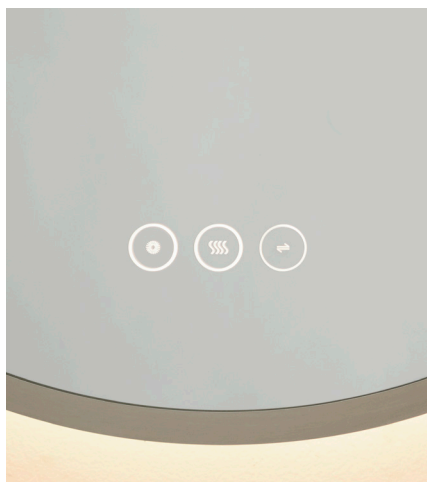

Pildora

95-2032-47

Mirror

Product Attributes

Dimensions

Frame Width	20"
Frame Height	32"
Extension	1.5"
Mirror Thickness	5mm
Glass Surface	20"x32"
Finish	Brushed Brass
Material 1	Glass
Material 2	Steel
Listing	DAMP
IP Rating	IP44
Protective Backing	Yes
Beveled	No

Lamping & Functionality

Integrated LED	Yes
CRI	90
Wattage	36
Front Lit	No
Back Lit	Yes
Switch Type ¹	3 Touch Switch
Defogger	Yes
Dimmable	Yes
LED Lifespan	50,000hrs

¹Touch Switch features on/off w/ dimming, CCT, and defogger funtion.

Mounting

Location	Wall
Hanging Orientation	Horizontal/Vertical
Hanging Hardware	Screw and Anchor with Z-clip and P4 connector

Shipping¹

Length	59"
Width	35"
Height	4"
Weight	20.11lbs

¹ Ships via Parcel

Actual Finish