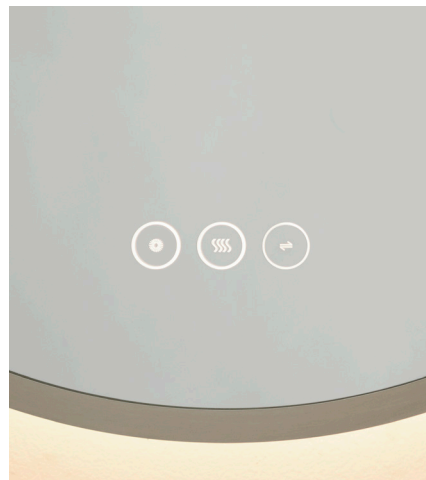

Pildora

95-2032-59

Mirror

Product Attributes

Dimensions

Frame Width	20"
Frame Height	32"
Extension	1.5"
Mirror Thickness	5mm
Glass Surface	20"x32"
Finish	Matte Black
Material 1	Glass
Material 2	Steel
Listing	DAMP
IP Rating	IP44
Protective Backing	Yes
Beveled	No

Lamping & Functionality

Integrated LED	Yes
CRI	90
Wattage	36
Front Lit	No
Back Lit	Yes
Switch Type ¹	3 Touch Switch
Defogger	Yes
Dimmable	Yes
LED Lifespan	50,000hrs

¹Touch Switch features on/off w/ dimming, CCT, and defogger function.

Mounting

Location	Wall
Hanging Orientation	Horizontal/Vertical
Hanging Hardware	Screw and Anchor with Z-clip and P4 connector

Shipping¹

Length	59"
Width	35"
Height	4"
Weight	20.11lbs

¹ Ships via Parcel

Actual Finish