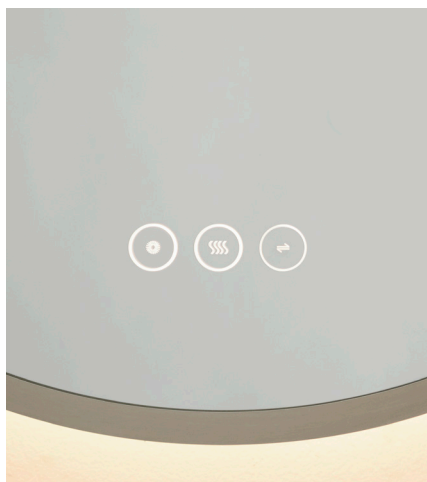

Pildora

95-2032-65

Mirror

Product Attributes

Dimensions

Frame Width	20"
Frame Height	32"
Extension	1.5"
Mirror Thickness	5mm
Glass Surface	20"x32"
Finish	Satin Nickel
Material 1	Glass
Material 2	Steel
Listing	DAMP
IP Rating	IP44
Protective Backing	Yes
Beveled	No

Lamping & Functionality

Integrated LED	Yes
CRI	90
Wattage	36
Front Lit	No
Back Lit	Yes
Switch Type¹	3 Touch Switch
Defogger	Yes
Dimmable	Yes
LED Lifespan	50,000hrs

¹Touch Switch features on/off w/ dimming, CCT, and defogger funtion.

Mounting

Location	Wall
Hanging Orientation	Horizontal/Vertical
Hanging Hardware	Screw and Anchor with Z-clip and P4 connector

Shipping¹

Length	59"
Width	35"
Height	4"
Weight	20.11lbs

¹ Ships via Parcel

Certification

quorum