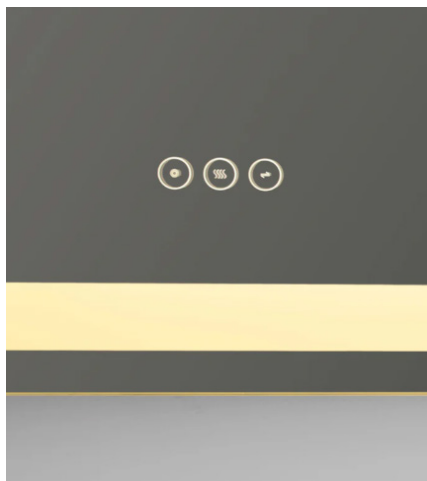

Certification

quorum