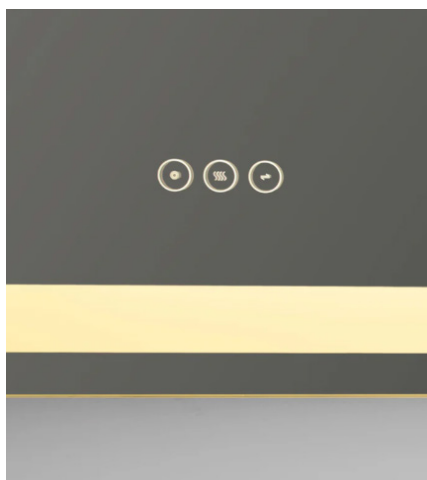

Certification

quorum