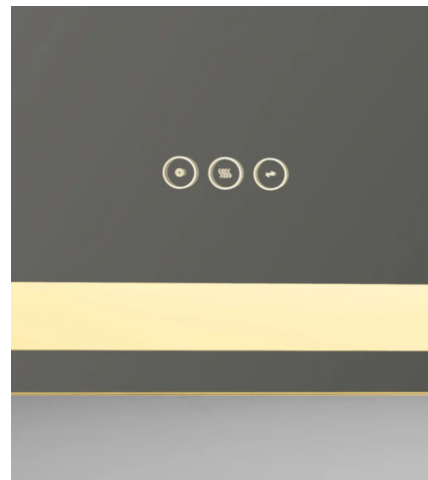

Representation Shown