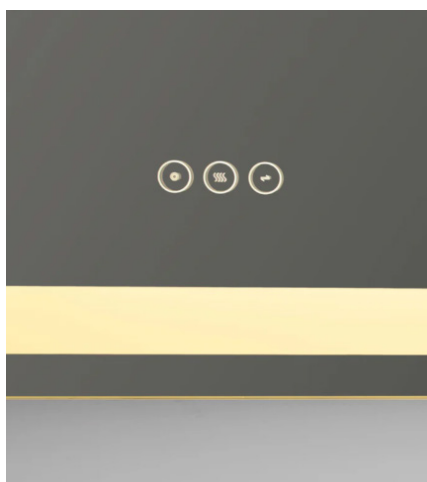

Certification

quorum