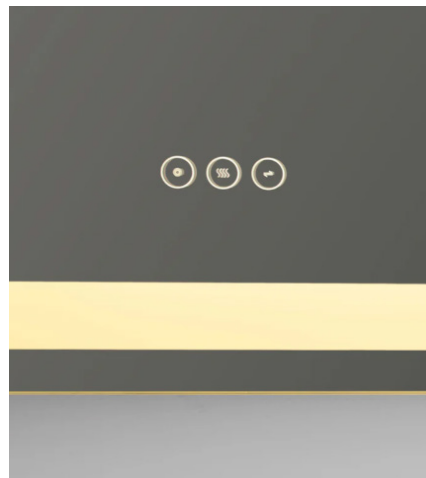

Momento

96-4260-0

Mirror

Product Attributes

Dimensions

Width	42"
Height	60"
Extension	1.625
Mirror Thickness	5mm
Glass Surface	42"x60"
Finish	N/A
Material 1	Glass
Material 2	Steel
Listing	DAMP
IP Rating	IP44
Protective Backing	Yes
Beveled	No

Lamping & Functionality

Integrated LED	Yes
CRI	90
Wattage	59
Front Lit	Yes
Back Lit	No
Switch Type¹	3 Touch Switch
Defogger	Yes
Dimmable	Yes
LED Lifespan	50,000hrs

¹Touch Switch features on/off w/ dimming, CCT, and defogger function.

Mounting

Location	Wall
Hanging Orientation	Horizontal/Vertical
Hanging Hardware	Screw and Anchor with Z-clip and P4 connector

Shipping¹

Length	48.43"
Width	66.34"
Height	4.73"
Weight	99.45lbs

¹ Ships via Parcel

Representation Shown

Certification

quorum