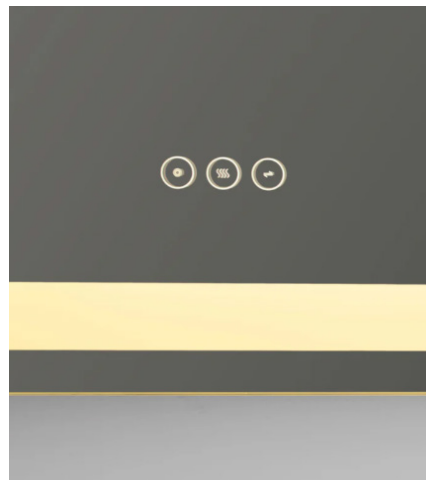

Momento

96-4848-0

Mirror

Product Attributes

Dimensions

Width	48"
Height	48"
Extension	1.625
Mirror Thickness	5mm
Glass Surface	48"x48"
Finish	N/A
Material 1	Glass
Material 2	Steel
Listing	DAMP
IP Rating	IP44
Protective Backing	Yes
Beveled	No

Lamping & Functionality

Integrated LED	Yes
CRI	90
Wattage	62
Front Lit	Yes
Back Lit	No
Switch Type¹	3 Touch Switch
Defogger	Yes
Dimmable	Yes
LED Lifespan	50,000hrs

¹Touch Switch features on/off w/ dimming, CCT, and defogger function.

Mounting

Location	Wall
Hanging Orientation	Horizontal/Vertical
Hanging Hardware	Screw and Anchor with Z-clip and P4 connector

Shipping¹

Length	54.33"
Width	54.33"
Height	4.73"
Weight	89.06lbs

¹ Ships via Parcel

Representation Shown

Certification

quorum