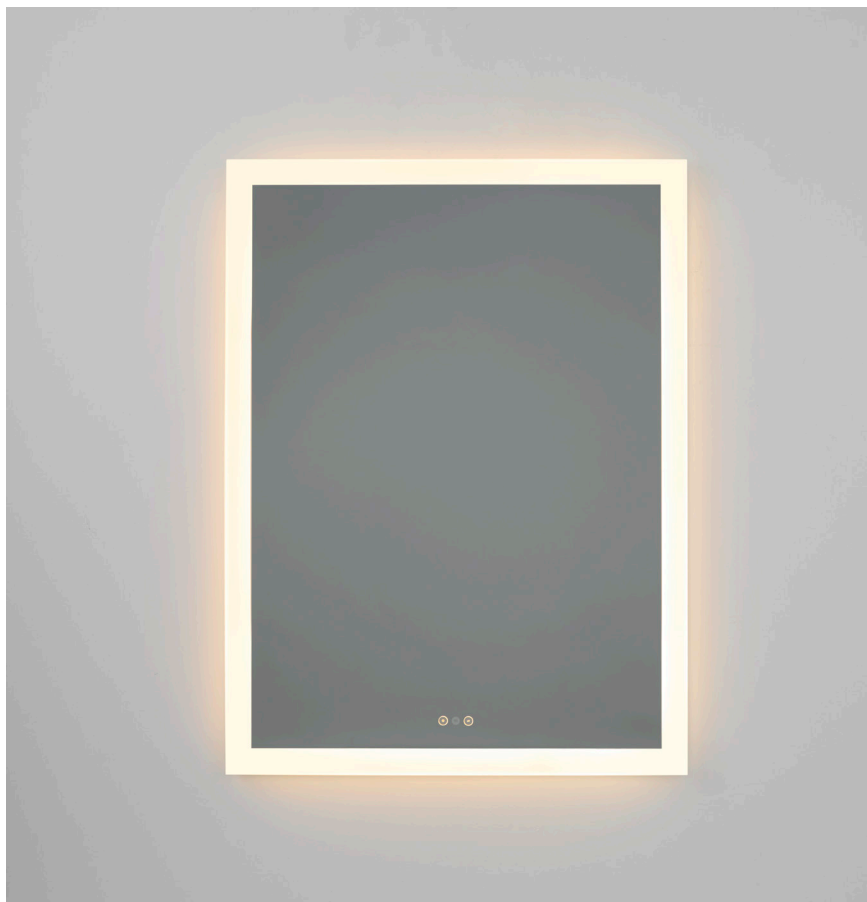

Starlet

97-2436-0

Mirror

Product Attributes

Dimensions

Width	24"
Height	36"
Extension	1.625
Mirror Thickness	5mm
Glass Surface	24"x36"
Finish	N/A
Material 1	Glass
Material 2	Steel
Listing	DAMP
IP Rating	IP44
Protective Backing	Yes
Beveled	No

Lamping & Functionality

Integrated LED	Yes
CRI	90
Wattage	41
Front Lit	Yes
Back Lit	No
Switch Type ¹	3 Touch Switch
Defogger	Yes
Dimmable	Yes
LED Lifespan	50,000hrs

¹Touch Switch features on/off w/ dimming, CCT, and defogger funtion.

Mounting

Location	Wall
Hanging Orientation	Horizotnal/Vertical
Hanging Hardware	Screw and Anchor with Z-clip and P4 connector

Shipping¹

Length	30.31"
Width	42.32"
Height	4.13"
Weight	32.27lbs

¹ Ships via Parcel