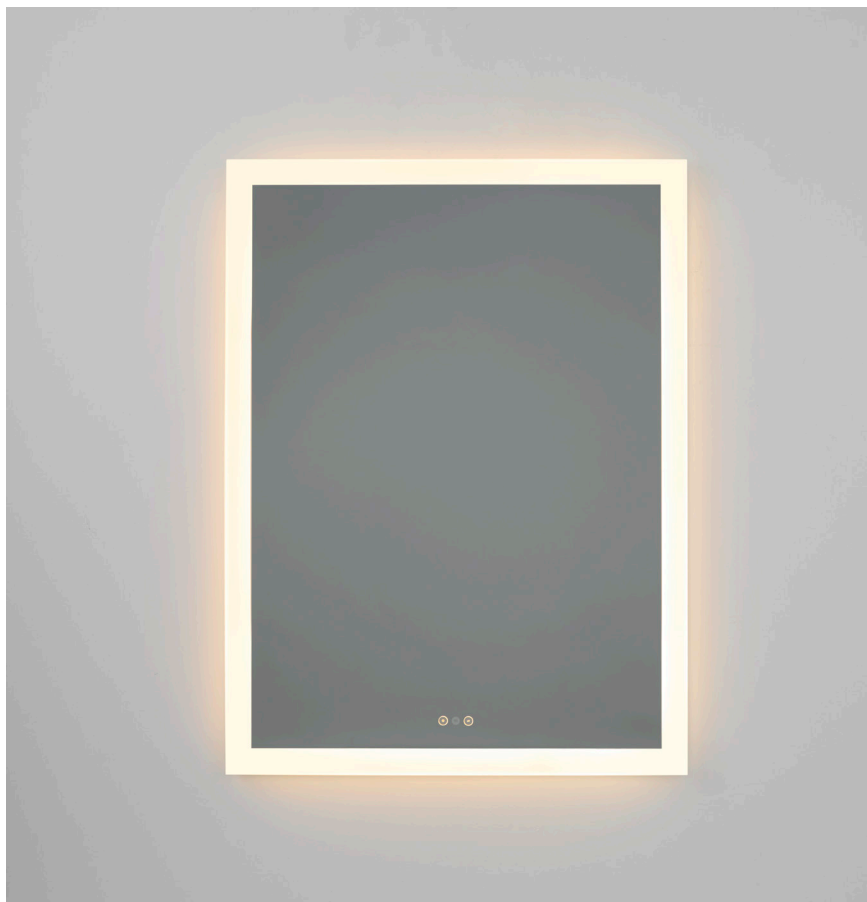

Starlet

97-3648-0

Mirror

Product Attributes

Dimensions

Width	36"
Height	48"
Extension	1.625
Mirror Thickness	5mm
Glass Surface	36"x48"
Finish	N/A
Material 1	Glass
Material 2	Steel
Listing	DAMP
IP Rating	IP44
Protective Backing	Yes
Beveled	No

Lamping & Functionality

Integrated LED	Yes
CRI	90
Wattage	57
Front Lit	Yes
Back Lit	No
Switch Type¹	3 Touch Switch
Defogger	Yes
Dimmable	Yes
LED Lifespan	50,000hrs

¹Touch Switch features on/off w/ dimming, CCT, and defogger funtion.

Mounting

Location	Wall
Hanging Orientation	Horizotnal/Vertical
Hanging Hardware	Screw and Anchor with Z-clip and P4 connector

Shipping¹

Length	42.32"
Width	54.33"
Height	4.13"
Weight	56.8lbs

¹ Ships via Parcel

Certification

quorum