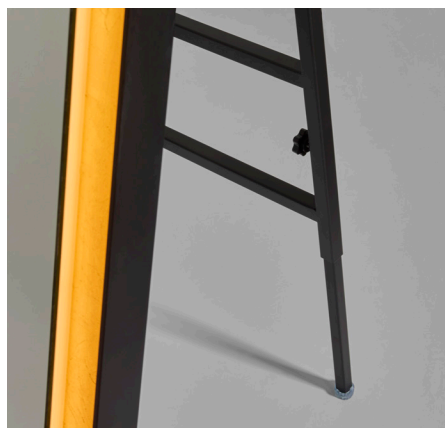

Dorato

98-2465-74

Mirror

Product Attributes

Dimensions

Frame Width	24"
Frame Height	65"
Frame Depth	1.3"
Mirror Thickness	5mm
Glass Surface	20.53" X 61.53"
Finish	Gold Leaf
Material 1	Glass
Material 2	Acrylic
Material 3	Steel
Listing	DAMP
IP Rating	IP44
Protective Backing	Yes
Beveled	No

Lamping & Functionality

Integrated LED	Yes
CRI	90
CCT	5CCT
Wattage	65
Front Lit	Yes
Back Lit	No
Switch Type	3 Touch Switch
Defogger	Yes
Dimmable	Yes
LED Lifespan	50000hrs

Mounting

Location	Wall
Hanging Orientation	Horizontal and Vertical
Hanging Hardware	Wall Mount Bracket

Shipping¹

Length	29.92"
Width	4.72"
Height	70.87"
Weight	55.56lbs

¹ Ships via Parcel

Certifications

quorum

Initial Lumens	
2700K	6175
3000K	6175
4000K	6630
5000K	6890
6500K	6890
Delivered Lumens	
2700K	418
3000K	418
4000K	1365
5000K	1495
6500K	1560