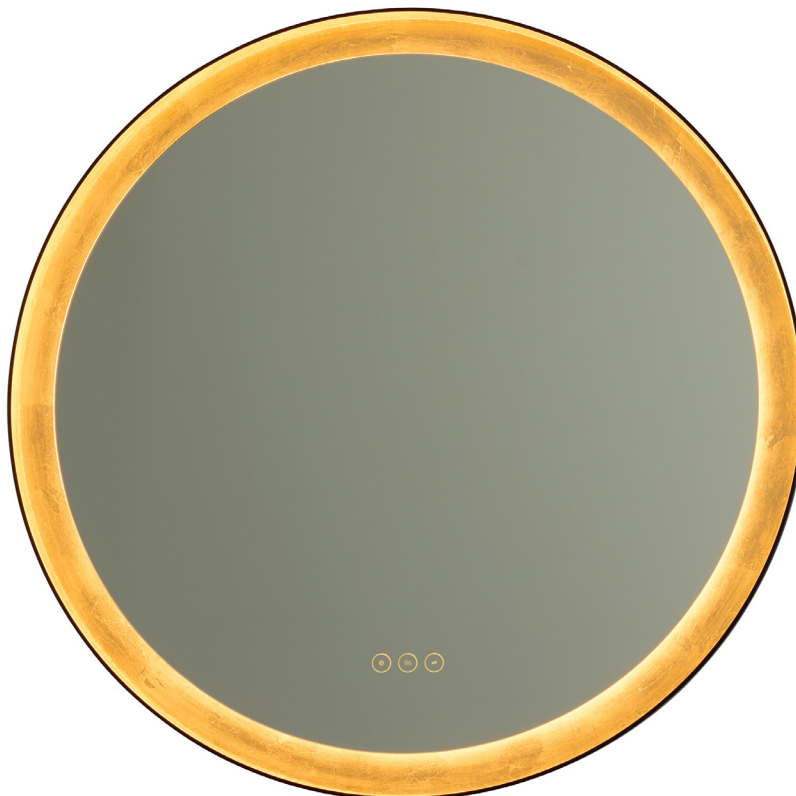

Dorato

98-30-74

Mirror

Product Attributes

Dimensions

Frame Dia	30"
Frame Depth	1.3"
Mirror Thickness	5mm
Glass Surface	Dia 26.53"
Finish	Gold Leaf
Material 1	Glass
Material 2	Acrylic
Material 3	Steel
Listing	DAMP
IP Rating	IP44
Protective Backing	Yes
Beveled	No

Lamping & Functionality

Integrated LED	Yes
CRI	90
CCT	5CCT
Wattage	34
Front Lit	Yes
Back Lit	No
Switch Type	3 Touch Switch
Defogger	Yes
Dimmable	Yes
LED Lifespan	50000hrs

Mounting

Location	Wall
Hanging Orientation	Buttons at bottom
Hanging Hardware	Wall Mount Bracket

Shipping¹

Length	35.83"
Width	4.72"
Height	35.83"
Weight	32.85lbs

¹ Ships via Parcel

Certifications

quorum