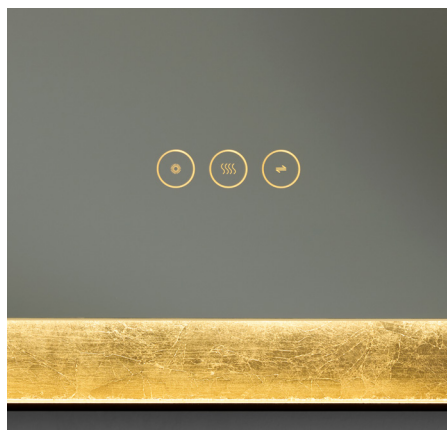

Dorato

98-4260-74

Mirror

Product Attributes

Dimensions

Frame Width	42"
Frame Height	60"
Frame Depth	1.3"
Mirror Thickness	5mm
Glass Surface	38.53" X 56.53"
Finish	Gold Leaf
Material 1	Glass
Material 2	Acrylic
Material 3	Steel
Listing	DAMP
IP Rating	IP44
Protective Backing	Yes
Beveled	No

Lamping & Functionality

Integrated LED	Yes
CRI	90
CCT	5000K
Wattage	62
Front Lit	Yes
Back Lit	No
Switch Type	3 Touch Switch
Defogger	Yes
Dimmable	Yes
LED Lifespan	50000hrs

Mounting

Location	Wall
Hanging Orientation	Horizontal and Vertical
Hanging Hardware	Wall Mount Bracket

Shipping¹

Length	66.14"
Width	4.72"
Height	48.03"
Weight	76.5lbs

¹ Ships via Parcel

Certifications

quorum