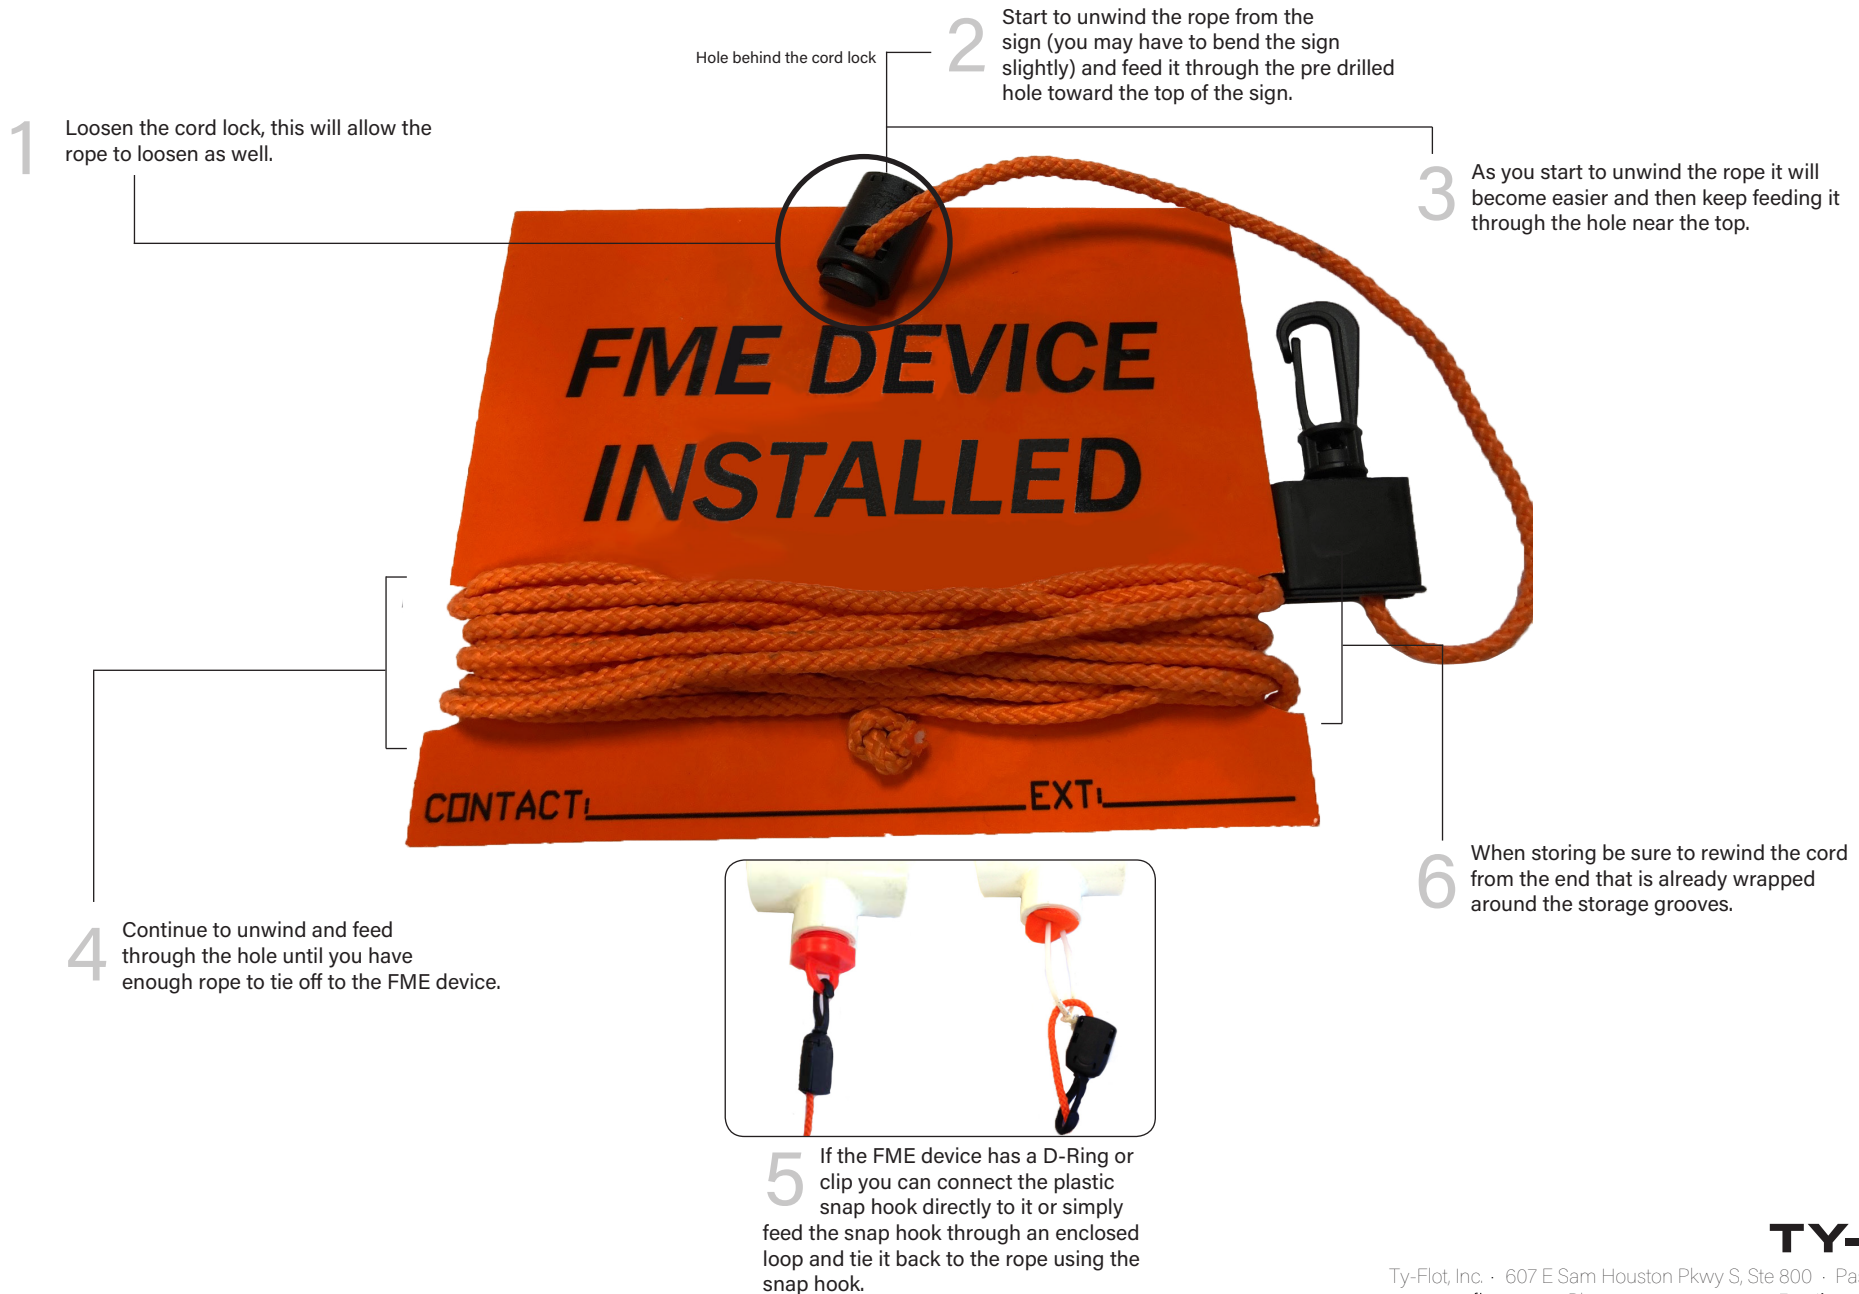

FME FLAGGING DEVICE

Installation and Usage Instructions

Please read instructions carefully and fully before installation and/or usage.

TY-FLÖT

Ty-Flot, Inc. · 607 E Sam Houston Pkwy S, Ste 800 · Pasadena, TX 77503
www.ty-flot.com · Phone: 800-436-6385 · Email: us.sales@ty-flot.com