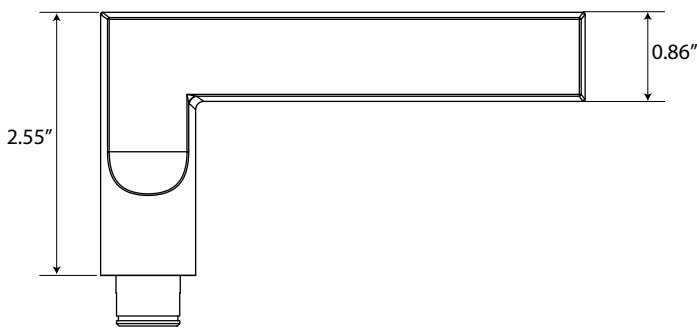

## TECHNICAL SPECIFICATIONS

---

### Dirk Lever

> Design code: DRK

> Material: Cast iron, zinc plated and powder coated

> Functions: Left or right handing

Dirk Lever on Loch Rosette