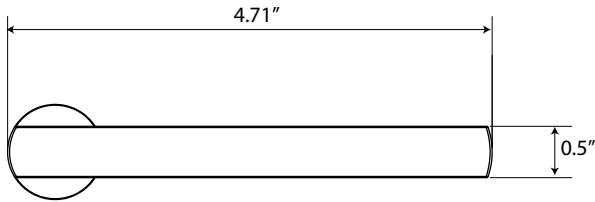

### Dirk Lever

> Design code: DRK

> Material: Cast iron, zinc plated and powder coated

> Functions: Left or right handing

Dirk Lever on Loch Rosette