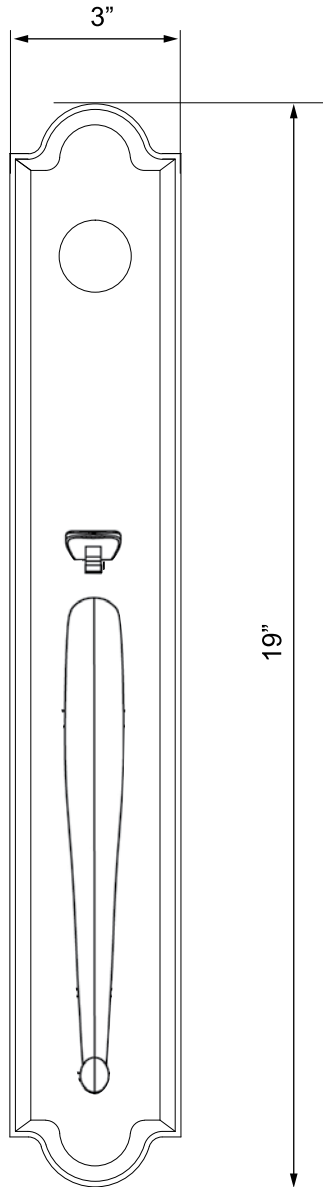

TECHNICAL SPECIFICATIONS

Dome One-Piece Handleset with A-Grip

> Design code: DOM

> Material: Cast iron, zinc plated and powder coated

Side View

Front View

Dome One-Piece Handleset with A-Grip