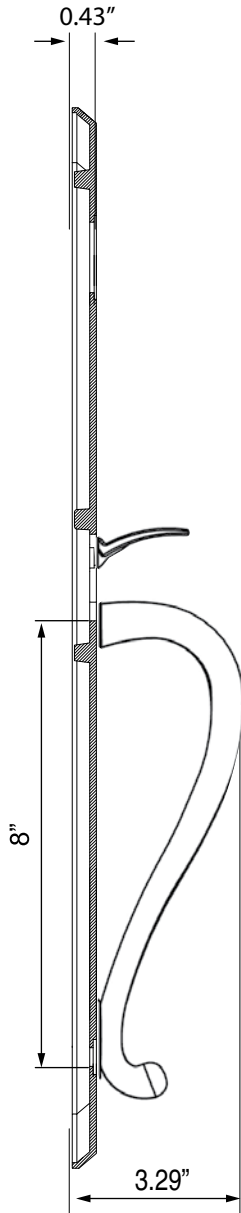

TECHNICAL SPECIFICATIONS

Dome One-Piece Handleset with A-Grip

> Design code: DOM

> Material: Cast iron, zinc plated and powder coated

Side View

Front View

Dome One-Piece Handleset with A-Grip