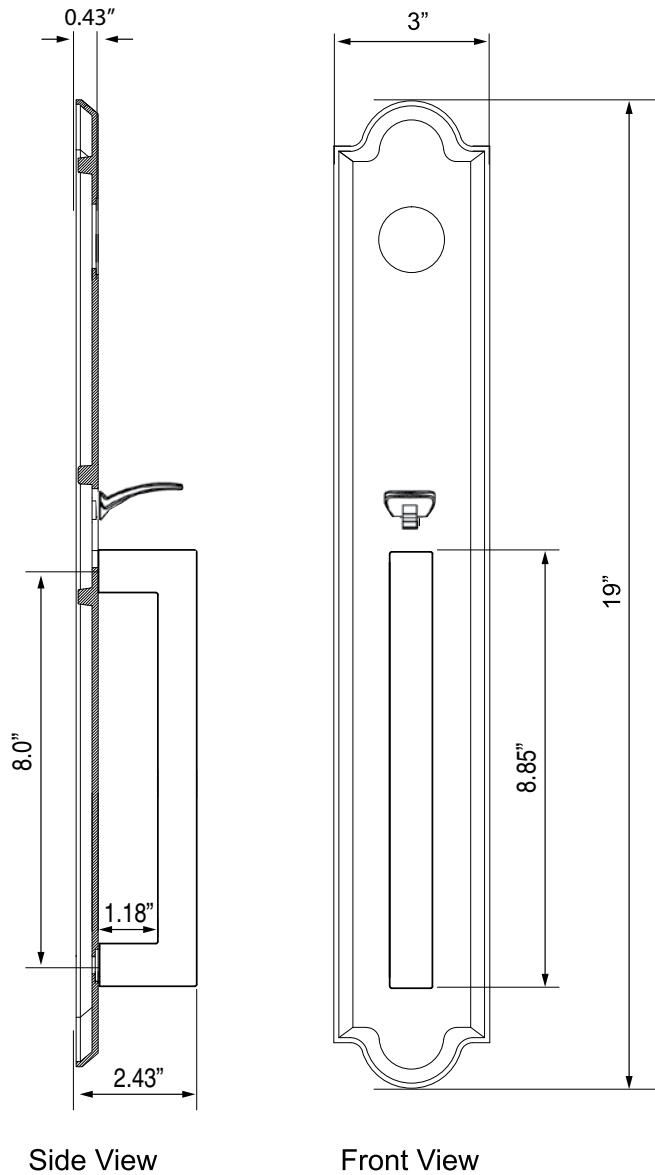

TECHNICAL SPECIFICATIONS

Dome One-Piece Handleset with D-Grip

> Design code: DOM

> Material: Cast iron, zinc plated and powder coated

Dome One-Piece Handleset with D-Grip